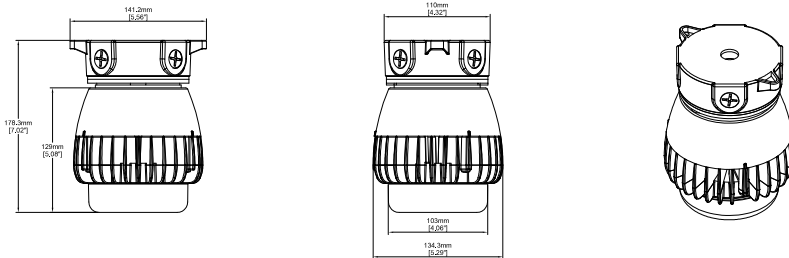

Project	
Type	
Date	
Notes	

SPECIFICATIONS

Construction

Precision die cast aluminum housing with durable chip and fade resistant powder coat finish. Highly efficient heat sink design maintains the junction temperature significantly below the recommended maximum ratings ensuring extended fixture life. Clear polycarbonate lens is standard. Frosted lens available as an option. The fixture is rated IP65 and suitable for outdoor use.

Electrical

Total system wattage of the unit is 26W. The standard unit has a high efficiency driver that operates at 120 - 277V.

LED Configuration

The DVAKS2-LED has an LED array that has a lumen output of minimum 2,860 lumens. The LEDs have a standard colour temperature of 5000K, 3000K or 4000K available as options. The LEDs have a CRI of greater than 77 and an operating temperature range of -40°C to +40°C.

Finish

Standard finish is Natural aluminum.

Accessories

Various Globe and Guard Accessories sold separately. Existing incandescent VAKS / DVAKS series globe and guard will fit new LED fixture.

Watts	26W
Lumens	min. 2,860
Efficacy	min. 110 lumens/watt
Certification	cULus, IP65
LED Life	100,000 hours
Colour Temperature	5000K (standard) 4000K (option) 3000K (option)
Warranty	5 Years
Operating temperature	-40°C to +40°C

DIMENSIONAL DATA

DVAKS2-LED
Ceiling mount