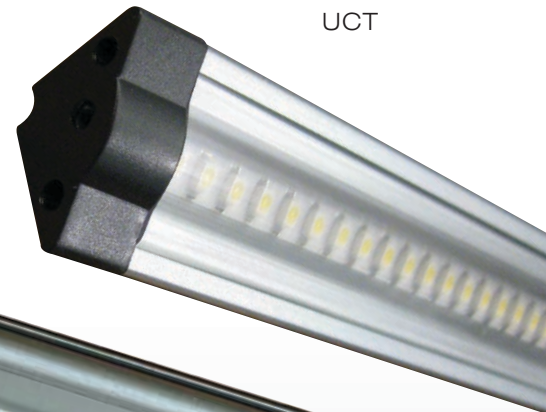

UNDERCABINET

LED

UC

- **Ultra slim design** (.315" depth x 1.3" width)
- Easy installation
- Unit includes: (1) fixture, (1) direct connector, (1) cable connector, (2) mounting plates and (2) screws
- Link up to 33W per light run

UCP

- **Ultra Slim design** (.315" depth x 3.5" diameter)
- Easy installation
- Unit Includes: (1) fixture, (1) cable connector, (1) screw
- Link up to 33W per light run

UCT

- **Installs snugly into corner**
- **Emits light at a 45° angle**
- Unit includes: (1) fixture, (1) direct connector, (1) cable connector, (2) mounting plates + screws
- Link up to 33W per light run

UC
UCT
UCP

FIXTURES

Order#	Product	Specs
88861	UC-LED300-NW	3W - 11.8"L - 4,000K
88862	UC-LED500-NW	5W - 19.7"L - 4,000K
88863	UC-LED1000-NW	11W - 39.3"L - 4,000K
88875	UC-LED300-WW	3W - 11.8"L - 3,000K
88876	UC-LED500-WW	5W - 19.7"L - 3,000K
88877	UC-LED1000-WW	11W - 39.3"L - 3,000K
88898	UCT-LED300-NW	3W - 11.8"L - 4,000K
88899	UCT-LED500-NW	5W - 19.7"L - 4,000K
88900	UCT-LED1000-NW	11W - 39.3"L - 4,000K
88901	UCT-LED300-WW	3W - 11.8"L - 3,000K
88902	UCT-LED500-WW	5W - 19.7"L - 3,000K
88903	UCT-LED1000-WW	11W - 39.3"L - 3,000K
88896	UCP-LED-NW	3W - 3.5" Dia. - 4,000K
88897	UCP-LED-WW	3W - 3.5" Dia. - 3,000K

POWER SUPPLY REQUIRED (sold separately from fixtures)

ACCESSORIES