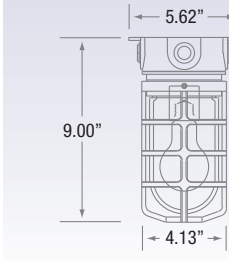

100 Series Dimensions

200 Series Dimensions

VAKS-1  
VAKS-2

VAKS-100  
VAKS-200

VAKS-100-CG  
VAKS-200-CG

100 Series Dimensions

200 Series Dimensions

FITTER	GLASS	GUARD	JUNCTION BOX (VAKS)	SOCKET	FINISH
Precision die cast.	Standard unit comes with clear globe. Also available are clear, prismatic, frosted and coloured globes.  See page 116 for detailed glass options.	Die cast, threaded with set screw for locking guard in place.	Cast zinc with 3 plugs 1/2" NPT (also available with 3/4" NPT), ground screw and cork gasket.	Porcelain, medium base, with a nickel-plated screw shell.  Lamp not included.	Standard finish is raw. Also available with a powder coat paint finish. Some of the most common colours are black, red, white and blue. For other colours please consult factory.

## ORDERING INFO example: VAKS-100-CG

SERIES	DESCRIPTION	INC	VOLTS	FINISH	GLASS (See page.116)
VAS-1	Fitter Only, No Junction Box	100W	120V	Raw Finish Standard	GL100 Clear Glass Standard
VAS-2	Fitter Only, No Junction Box - Large	200W		BLK Black	GL100RIB Prismatic
VAS-100	Fitter w/Glass, No Junction Box	100W		RED Red	GL100SB Frosted
VAS-200	Fitter w/Glass, No Junction Box - Large	200W		WH White	RGL100R Red
VAS-100-CG	Fitter w/Glass/Guard, No Junction Box	100W		BLU Blue	RGL100A Amber
VAS-200-CG	Fitter w/Glass/Guard, No Junction Box - Large	200W		C Custom <sup>1</sup>	RGL100B Blue
					RGL100G Green
VAKS-1	Fitter w/Junction Box	100W			GL200 Clear Glass Standard
VAKS-2	Fitter w/Junction Box - Large	200W			GL200RIB Prismatic
VAKS-100	Fitter w/Glass, Junction Box	100W			GL200SB Frosted
VAKS-200	Fitter w/Glass, Junction Box - Large	200W			RGL200R Red
VAKS-100-CG	Fitter w/Glass/Guard, Junction Box	100W			RGL200A Amber
VAKS-200-CG	Fitter w/Glass/Guard, Junction Box - Large	200W			RGL200B Blue
					RGL200G Green