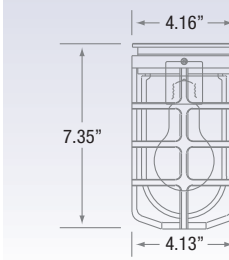

100 Series Dimensions

200 Series Dimensions

VAKS-1  
VAKS-2

VAKS-100  
VAKS-200

VAKS-100-CG  
VAKS-200-CG

100 Series Dimensions

200 Series Dimensions

FITTER	GLASS	GUARD	JUNCTION BOX (VAKS)	SOCKET	FINISH
Precision die cast.	Standard unit comes with clear globe. Also available are clear, prismatic, frosted and coloured globes.  See page 116 for detailed glass options.	Die cast, threaded with set screw for locking guard in place.	Cast zinc with 3 plugs 1/2" NPT (also available with 3/4" NPT), ground screw and cork gasket.	Porcelain, medium base, with a nickel-plated screw shell.  Lamp not included.	Standard finish is raw. Also available with a powder coat paint finish. Some of the most common colours are black, red, white and blue. For other colours please consult factory.