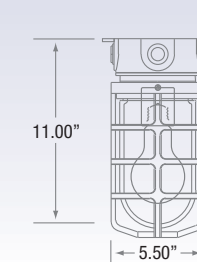

100 Series Dimensions

200 Series Dimensions

VAKS-1  
VAKS-2

VAKS-100  
VAKS-200

VAKS-100-CG  
VAKS-200-CG

100 Series Dimensions

200 Series Dimensions

FITTER	GLASS	GUARD	JUNCTION BOX (VAKS)	SOCKET	FINISH
Precision die cast.	Standard unit comes with clear globe. Also available are clear, prismatic, frosted and coloured globes.  See page 116 for detailed glass options.	Die cast, threaded with set screw for locking guard in place.	Cast zinc with 3 plugs 1/2" NPT (also available with 3/4" NPT), ground screw and cork gasket.	Porcelain, medium base, with a nickel-plated screw shell.  Lamp not included.	Standard finish is raw. Also available with a powder coat paint finish. Some of the most common colours are black, red, white and blue. For other colours please consult factory.

## ORDERING INFO example: VAKS-100-CG

SERIES	DESCRIPTION	INC	VOLTS	FINISH	GLASS (See page.116)
VAS-1	Fitter Only, No Junction Box	100W	120V	Raw Finish Standard	GL100 Clear Glass Standard
VAS-2	Fitter Only, No Junction Box - Large	200W		BLK Black	GL100RIB Prismatic
VAS-100	Fitter w/Glass, No Junction Box	100W		RED Red	GL100SB Frosted
VAS-200	Fitter w/Glass, No Junction Box - Large	200W		WH White	RGL100R Red
VAS-100-CG	Fitter w/Glass/Guard, No Junction Box	100W		BLU Blue	RGL100A Amber
VAS-200-CG	Fitter w/Glass/Guard, No Junction Box - Large	200W		C Custom <sup>1</sup>	RGL100B Blue
					RGL100G Green
VAKS-1	Fitter w/Junction Box	100W			GL200 Clear Glass Standard
VAKS-2	Fitter w/Junction Box - Large	200W			GL200RIB Prismatic
VAKS-100	Fitter w/Glass, Junction Box	100W			GL200SB Frosted
VAKS-200	Fitter w/Glass, Junction Box - Large	200W			RGL200R Red
VAKS-100-CG	Fitter w/Glass/Guard, Junction Box	100W			RGL200A Amber
VAKS-200-CG	Fitter w/Glass/Guard, Junction Box - Large	200W			RGL200B Blue
					RGL200G Green