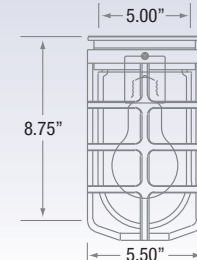

100 Series Dimensions

200 Series Dimensions

VAKS-1  
VAKS-2

VAKS-100  
VAKS-200

VAKS-100-CG  
VAKS-200-CG

100 Series Dimensions

200 Series Dimensions

FITTER	GLASS	GUARD	JUNCTION BOX (VAKS)	SOCKET	FINISH
Precision die cast.	Standard unit comes with clear globe. Also available are clear, prismatic, frosted and coloured globes.  See page 116 for detailed glass options.	Die cast, threaded with set screw for locking guard in place.	Cast zinc with 3 plugs 1/2" NPT (also available with 3/4" NPT), ground screw and cork gasket.	Porcelain, medium base, with a nickel-plated screw shell.  Lamp not included.	Standard finish is raw. Also available with a powder coat paint finish. Some of the most common colours are black, red, white and blue. For other colours please consult factory.