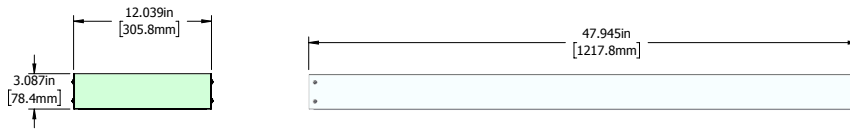

SURFACE MOUNT KIT DIMENSIONS
(ORDER SEPARATELY)