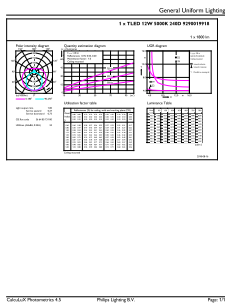

Product data

General Information		Starting Time (Nom)		0.5 s
Cap-Base	G13 [Medium Bi-Pin Fluorescent]	Warm Up Time to 60% Light (Nom)	0.5 s	
Main Application	Indoor	Power Factor (Nom)	0.9	
Nominal Lifetime (Nom)	50000 h	Voltage (Nom)	120-277, 347 V	
Switching Cycle	50000X	Temperature		
B50L70	50000 h	T-Ambient (Max)	45 °C	
Light Technical		T-Ambient (Min)	-20 °C	
Color Code	850 [CCT of 5000K]	T-Storage (Max)	65 °C	
Initial lumen (Nom)	1600 lm	T-Storage (Min)	-40 °C	
Luminous Flux (Rated) (Nom)	1600 lm	T-Case Maximum (Nom)	50 °C	
Correlated Color Temperature (Nom)	5000 K	Controls and Dimming		
Color Consistency	<5	Dimmable	No	
Color Rendering Index (Nom)	82	Mechanical and Housing		
LLMF At End Of Nominal Lifetime (Nom)	70 %	Product Length	1200 mm	
Operating and Electrical		Approval and Application		
Input Frequency	25000-105000 Hz	Energy Saving Product	Yes	
Power (Rated) (Nom)	10 W			
Lamp Current (Max)	260 mA			
Lamp Current (Min)	100 mA			

Order code	541994
Numerator - Quantity Per Pack	1
Numerator - Packs per outer box	25
Material Nr. (12NC)	929001991804
Net Weight (Piece)	0.215 kg
Model Number	9290019918

Dimensional drawing

TLED 1200mmT8 120-277 10.5W 1650lm 5000K

Product	D1	D2	A1	A2	A3
10T8/COR/48-850/IF16/G 25/1	25.7 mm	28 mm	1198.1 mm	1205.2 mm	1212.3 mm

Photometric data

LEDtube 10W G13 850 ND

LEDtube 10W G13 850 ND

LEDtube 10W G13 850 ND

CorePro LEDtube InstantFit T8