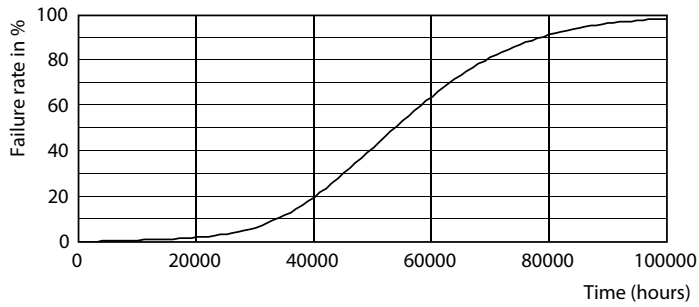

CorePro LEDtube InstantFit T8

Lifetime

LEDtube 10W G13 850 ND