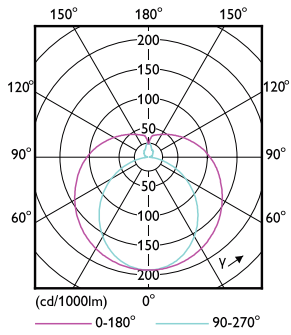

Order code	541994
Numerator - Quantity Per Pack	1
Numerator - Packs per outer box	25
Material Nr. (12NC)	929001991804
Net Weight (Piece)	0.215 kg
Model Number	9290019918

Dimensional drawing

TLED 1200mmT8 120-277 10.5W 1650lm 5000K

Product	D1	D2	A1	A2	A3
10T8/COR/48-850/IF16/G 25/1	25.7 mm	28 mm	1198.1 mm	1205.2 mm	1212.3 mm

Photometric data

LEDtube 10W G13 850 ND

LEDtube 10W G13 850 ND

LEDtube 10W G13 850 ND

CorePro LEDtube InstantFit T8