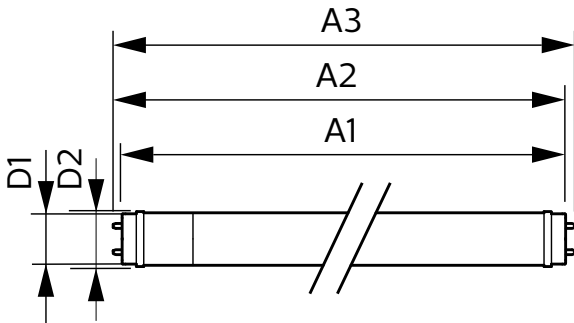

Product data

General Information		Starting Time (Nom)		0.5 s
Cap-Base	G13 [Medium Bi-Pin Fluorescent]	Warm Up Time to 60% Light (Nom)	0.5 s	
Main Application	Indoor	Power Factor (Nom)	0.9	
Nominal Lifetime (Nom)	50000 h	Voltage (Nom)	120-277, 347 V	
Switching Cycle	50000X	Temperature		
B50L70	50000 h	T-Ambient (Max)	45 °C	
Light Technical		T-Ambient (Min)	-20 °C	
Color Code	850 [CCT of 5000K]	T-Storage (Max)	65 °C	
Initial lumen (Nom)	1600 lm	T-Storage (Min)	-40 °C	
Luminous Flux (Rated) (Nom)	1600 lm	T-Case Maximum (Nom)	50 °C	
Correlated Color Temperature (Nom)	5000 K	Controls and Dimming		
Color Consistency	<5	Dimmable	No	
Color Rendering Index (Nom)	82	Mechanical and Housing		
LLMF At End Of Nominal Lifetime (Nom)	70 %	Product Length	1200 mm	
Operating and Electrical		Approval and Application		
Input Frequency	25000-105000 Hz	Energy Saving Product	Yes	
Power (Rated) (Nom)	10 W			
Lamp Current (Max)	260 mA			
Lamp Current (Min)	100 mA			

CorePro LEDtube InstantFit T8

Approbation Marks	UL certificate RoHS compliance DLC compliance
DesignLights Consortium Qualified Product List	DesignLights Consortium Qualified Product List
Product Data	
Order product name	10T8/COR/48-850/IF16/G 25/1
EAN/UPC - Product	046677541996

Order code	541994
Numerator - Quantity Per Pack	1
Numerator - Packs per outer box	25
Material Nr. (12NC)	929001991804
Net Weight (Piece)	0.215 kg
Model Number	9290019918

Dimensional drawing

TLED 1200mmT8 120-277 10.5W 1650lm 5000K

Product	D1	D2	A1	A2	A3
10T8/COR/48-850/IF16/G 25/1	25.7 mm	28 mm	1198.1 mm	1205.2 mm	1212.3 mm

Photometric data

LEDtube 10W G13 850 ND

LEDtube 10W G13 850 ND

LEDtube 10W G13 850 ND

CorePro LEDtube InstantFit T8