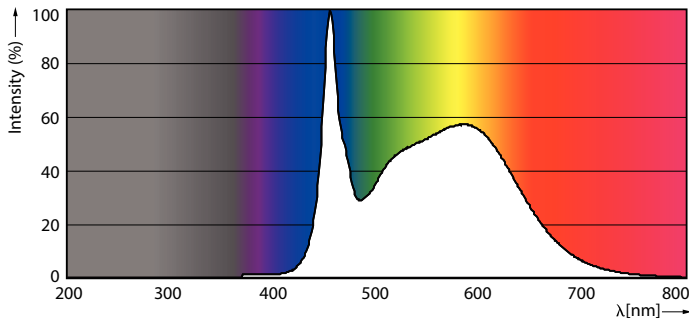

Product data

General Information		Starting Time (Nom)		0.5 s
Cap-Base	G13 [Medium Bi-Pin Fluorescent]	Warm Up Time to 60% Light (Nom)	0.5 s	
Main Application	Indoor	Power Factor (Nom)	0.9	
Nominal Lifetime (Nom)	50000 h	Voltage (Nom)	120-277, 347 V	
Switching Cycle	50000X	Temperature		
B50L70	50000 h	T-Ambient (Max)	45 °C	
Light Technical		T-Ambient (Min)	-20 °C	
Color Code	850 [CCT of 5000K]	T-Storage (Max)	65 °C	
Initial lumen (Nom)	1600 lm	T-Storage (Min)	-40 °C	
Luminous Flux (Rated) (Nom)	1600 lm	T-Case Maximum (Nom)	50 °C	
Correlated Color Temperature (Nom)	5000 K	Controls and Dimming		
Color Consistency	<5	Dimmable	No	
Color Rendering Index (Nom)	82	Mechanical and Housing		
LLMF At End Of Nominal Lifetime (Nom)	70 %	Product Length	1200 mm	
Operating and Electrical		Approval and Application		
Input Frequency	25000-105000 Hz	Energy Saving Product	Yes	
Power (Rated) (Nom)	10 W			
Lamp Current (Max)	260 mA			
Lamp Current (Min)	100 mA			

Product	D1	D2	A1	A2	A3
10T8/COR/48-850/IF16/G 25/1	25.7 mm	28 mm	1198.1 mm	1205.2 mm	1212.3 mm

Photometric data

LEDtube 10W G13 850 ND

LEDtube 10W G13 850 ND

LEDtube 10W G13 850 ND

CorePro LEDtube InstantFit T8