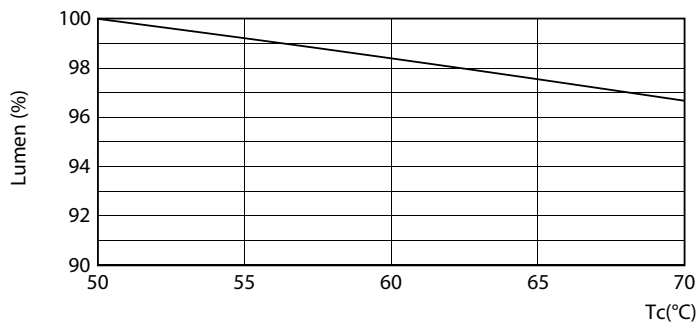

LEDtube 10W G13 850 ND

LEDtube 10W G13 850 ND