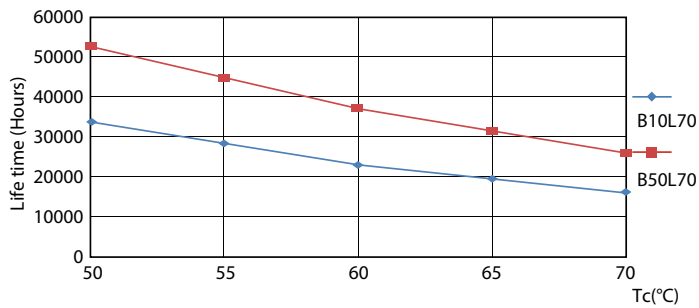

LEDtube 10W G13 850 ND