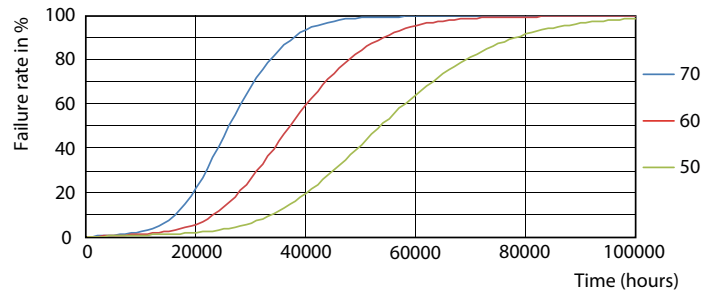

CorePro LEDtube InstantFit T8

Lifetime

LEDtube 10W G13 850 ND