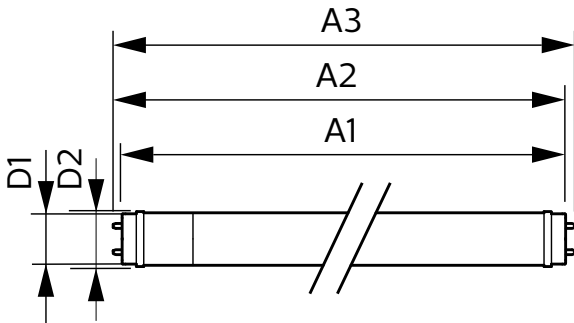

Product data

General Information	
Cap-Base	G13 [Medium Bi-Pin Fluorescent]
Main Application	Indoor
Nominal Lifetime (Nom)	50000 h
Switching Cycle	50000X
B50L70	50000 h
Light Technical	
Color Code	841 [CCT of 4100K (841)]
Initial lumen (Nom)	1600 lm
Luminous Flux (Rated) (Nom)	1600 lm
Correlated Color Temperature (Nom)	4000 K
Color Consistency	<6
Color Rendering Index (Nom)	82
LLMF At End Of Nominal Lifetime (Nom)	70 %
Operating and Electrical	
Input Frequency	25000-105000 Hz
Power (Rated) (Nom)	10 W
Lamp Current (Max)	260 mA
Lamp Current (Min)	100 mA

Starting Time (Nom)	0.5 s
Warm Up Time to 60% Light (Nom)	0.5 s
Power Factor (Nom)	0.9
Voltage (Nom)	120-277, 347 V
Temperature	
T-Ambient (Max)	45 °C
T-Ambient (Min)	-20 °C
T-Storage (Max)	65 °C
T-Storage (Min)	-40 °C
T-Case Maximum (Nom)	50 °C
Controls and Dimming	
Dimmable	No
Mechanical and Housing	
Product Length	1200 mm
Approval and Application	
Energy Saving Product	Yes

Order code	541986
Numerator - Quantity Per Pack	1
Numerator - Packs per outer box	25
Material Nr. (12NC)	929001991704
Net Weight (Piece)	0.215 kg
Model Number	9290019917

Dimensional drawing

Product	D1	D2	A1	A2	A3
10T8/COR/48-840/IF16/G 25/1	25.7 mm	28 mm	1198.1 mm	1205.2 mm	1212.3 mm