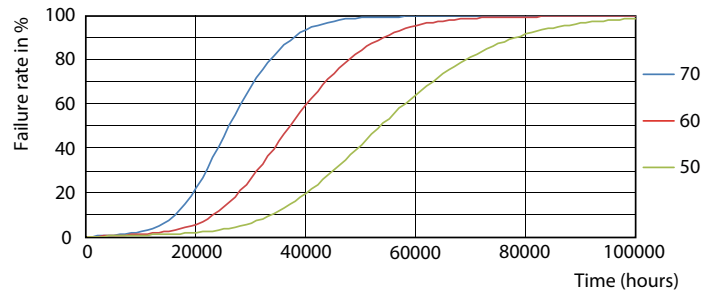

TLED 1200mmT8 120-277 10.5W 1650lm 4000K

Photometric data

LEDtube 10W G13 840 ND

LEDtube 10W G13 840 ND

LEDtube 10W G13 840 ND

CorePro LEDtube InstantFit T8

Lifetime

LEDtube 10W G13 850 ND