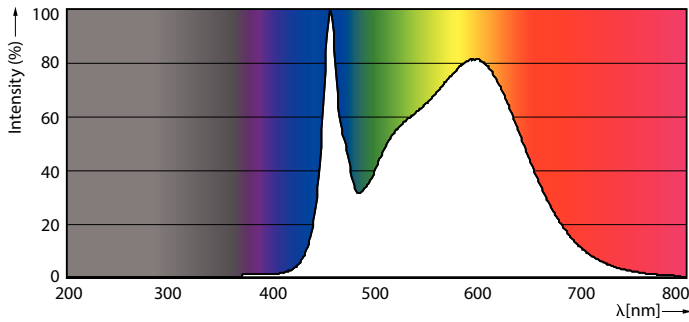

Photometric data

LEDtube 10W G13 840 ND

LEDtube 10W G13 840 ND