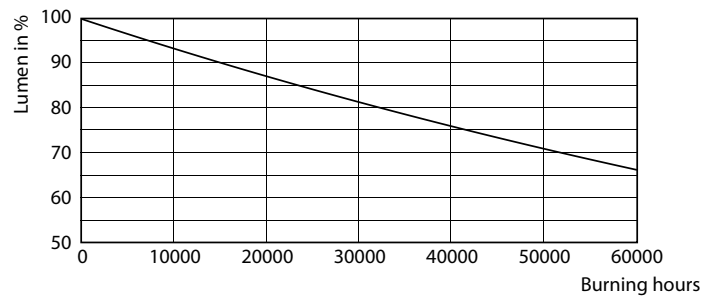

LEDtube 10W G13 850 ND