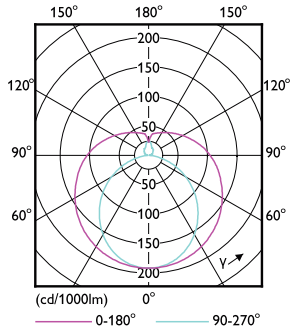

Photometric data

LEDtube 10W G13 840 ND

LEDtube 10W G13 840 ND