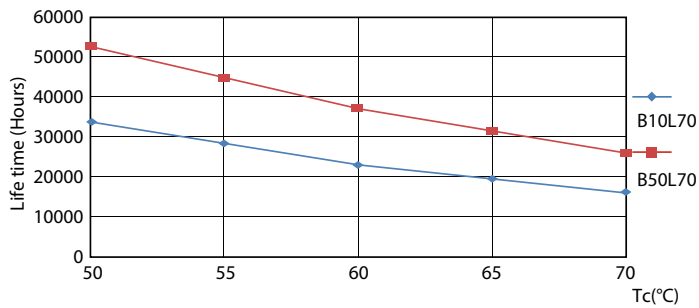

LEDtube 10W G13 850 ND

LEDtube 10W G13 850 ND