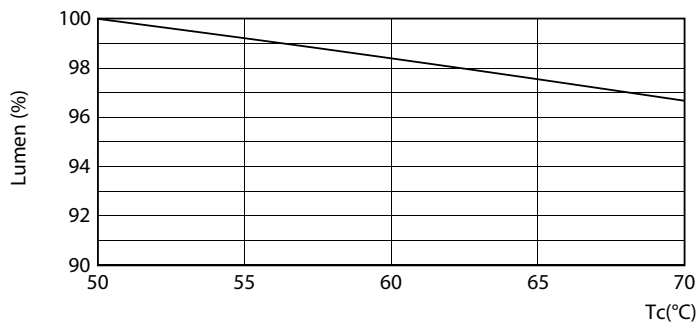

LEDtube 10W G13 850 ND

LEDtube 10W G13 850 ND

LEDtube 10W G13 850 ND