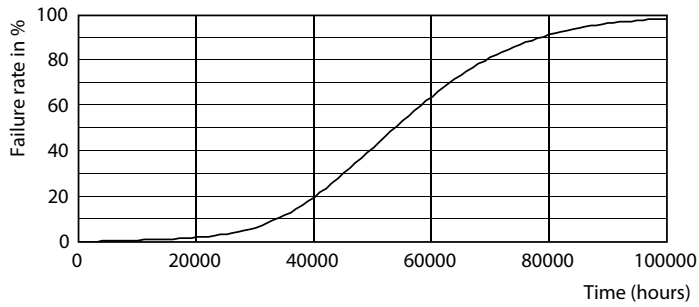

TLED 1200mmT8 120-277 10.5W 1650lm 4000K

Photometric data

LEDtube 10W G13 840 ND

LEDtube 10W G13 840 ND

LEDtube 10W G13 840 ND

CorePro LEDtube InstantFit T8

Lifetime

LEDtube 10W G13 850 ND