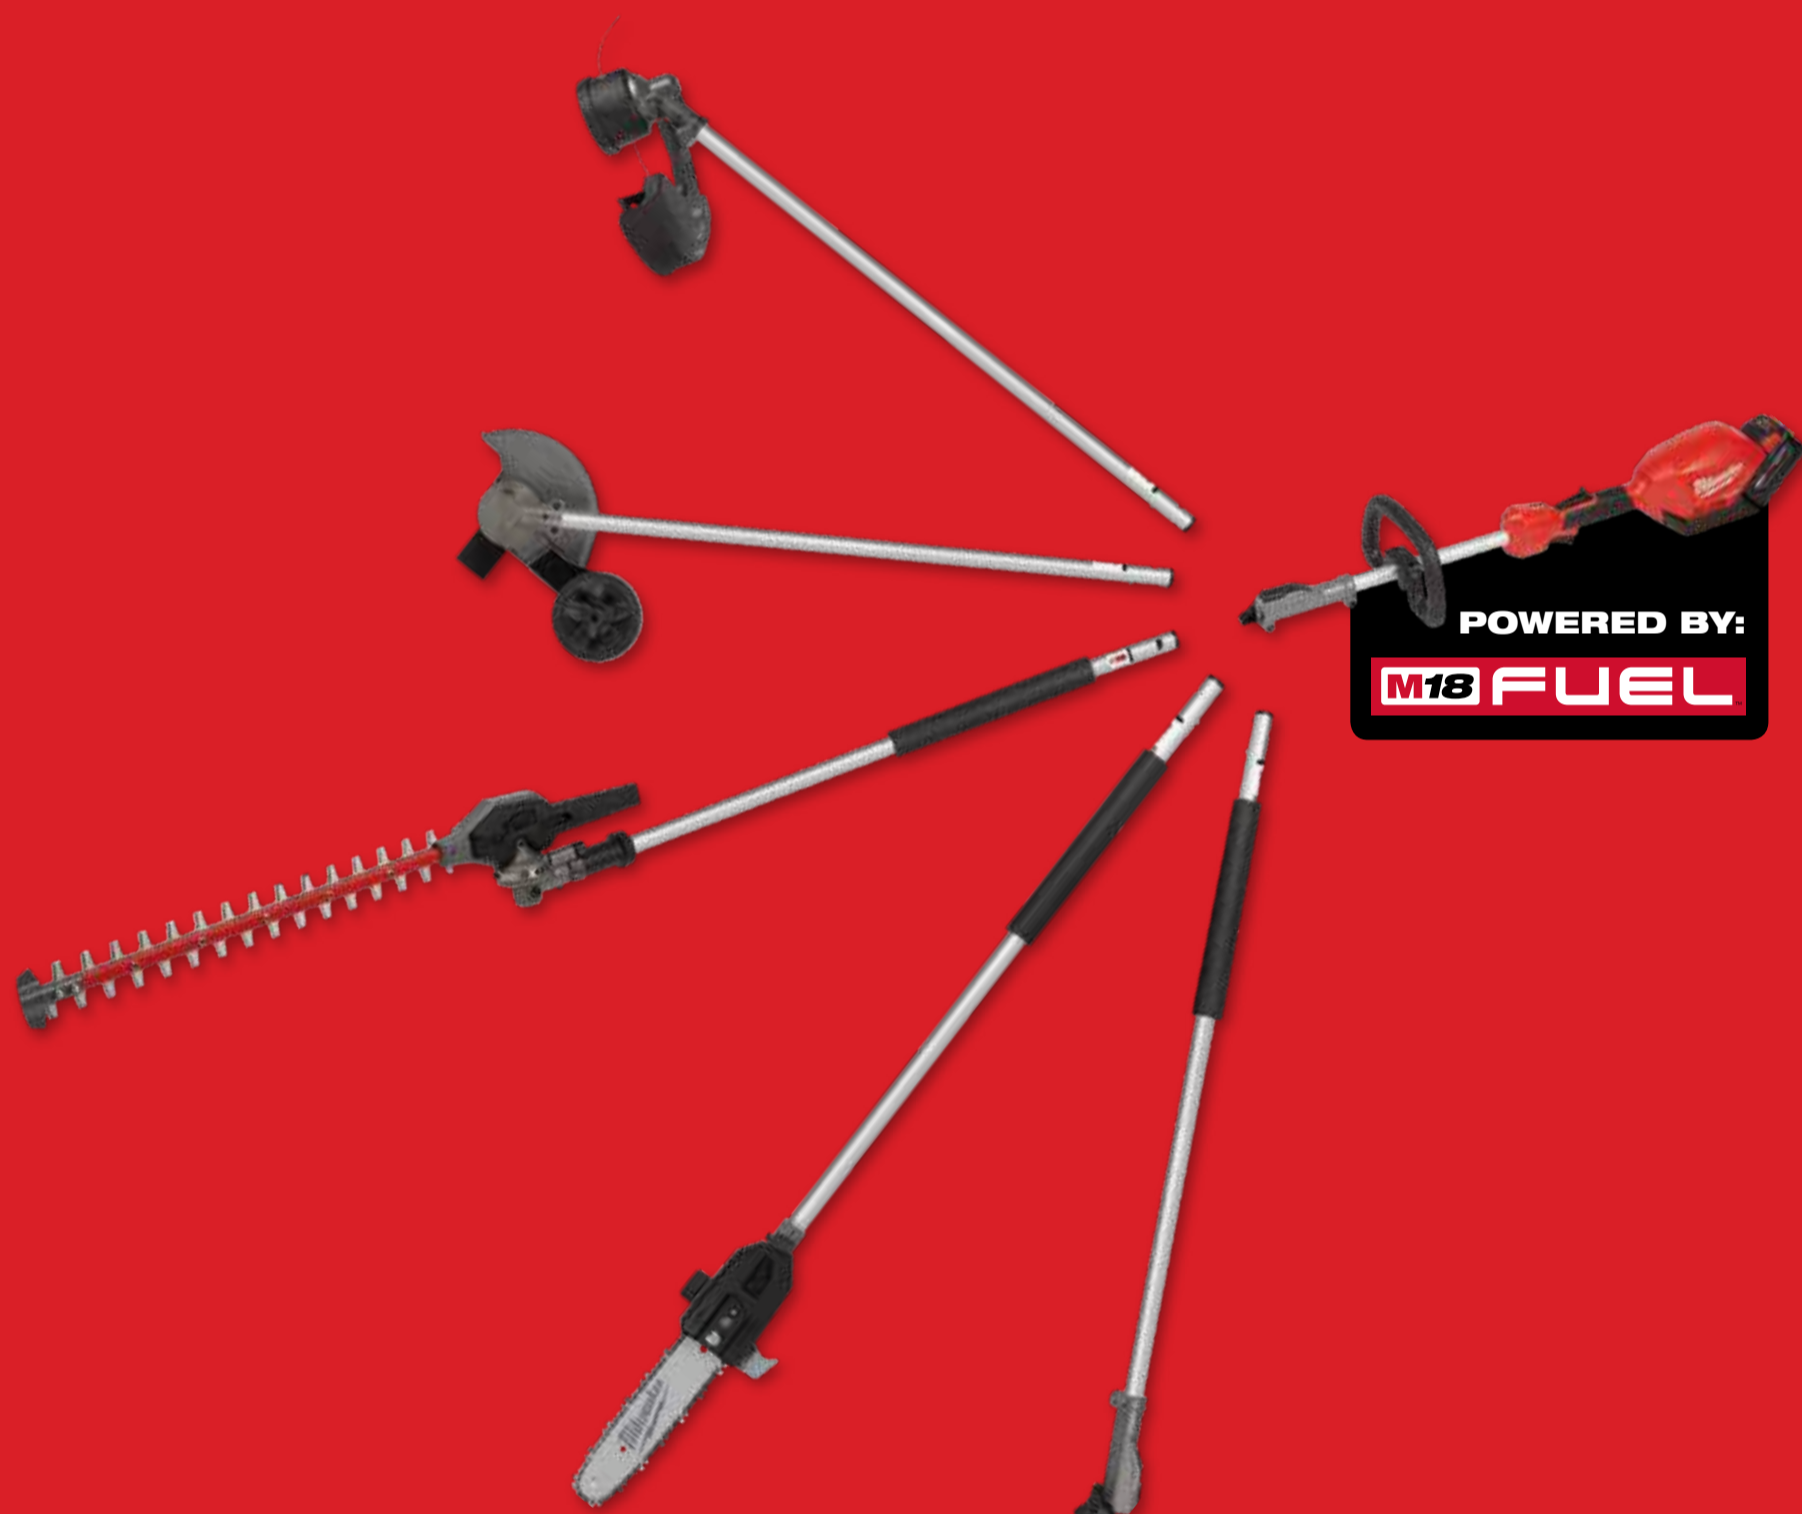

QUIK-LOK™

ATTACHMENT SYSTEM

Multiple Attachments Powered
By a Single Power Head

Designed to meet the needs of landscape maintenance professionals, the QUIK-LOK™ Attachment System is a versatile outdoor power equipment system featuring multiple attachments powered by a single M18 FUEL™ Power Head. With the QUIK-LOK™ Attachment System, you have the capability to switch between multiple attachments including a string trimmer, edger, hedge trimmer and pole saw to complete a wide range of applications.

Powered by M18 FUEL™, the QUIK-LOK™ Attachment System utilizes the most advanced cordless technology to deliver best-in-class power and run-time for landscaping and trade professionals, achieving instantaneous throttle response and outperforming higher voltage platforms.

AVAILABLE ATTACHMENTS

**M18 FUEL™
POWER HEAD
w/ QUIK-LOK™**

**STRING
TRIMMER
ATTACHMENT**
49-16-2717

**EDGER
ATTACHMENT**
49-16-2718

**ARTICULATING
HEDGE TRIMMER
ATTACHMENT**
49-16-2719

**10" POLE SAW
ATTACHMENT**
49-16-2720

**3' ATTACHMENT
EXTENSION**
49-16-2721

ACCESSORIES

CLICK ITEMS BELOW TO SHOP NOW

.080" x 150' Trimmer Line
49-16-2712

.095" x 250' Trimmer Line
49-16-2713

Easy Load Trimmer Head
49-16-2714

10" Saw Chain
49-16-2723