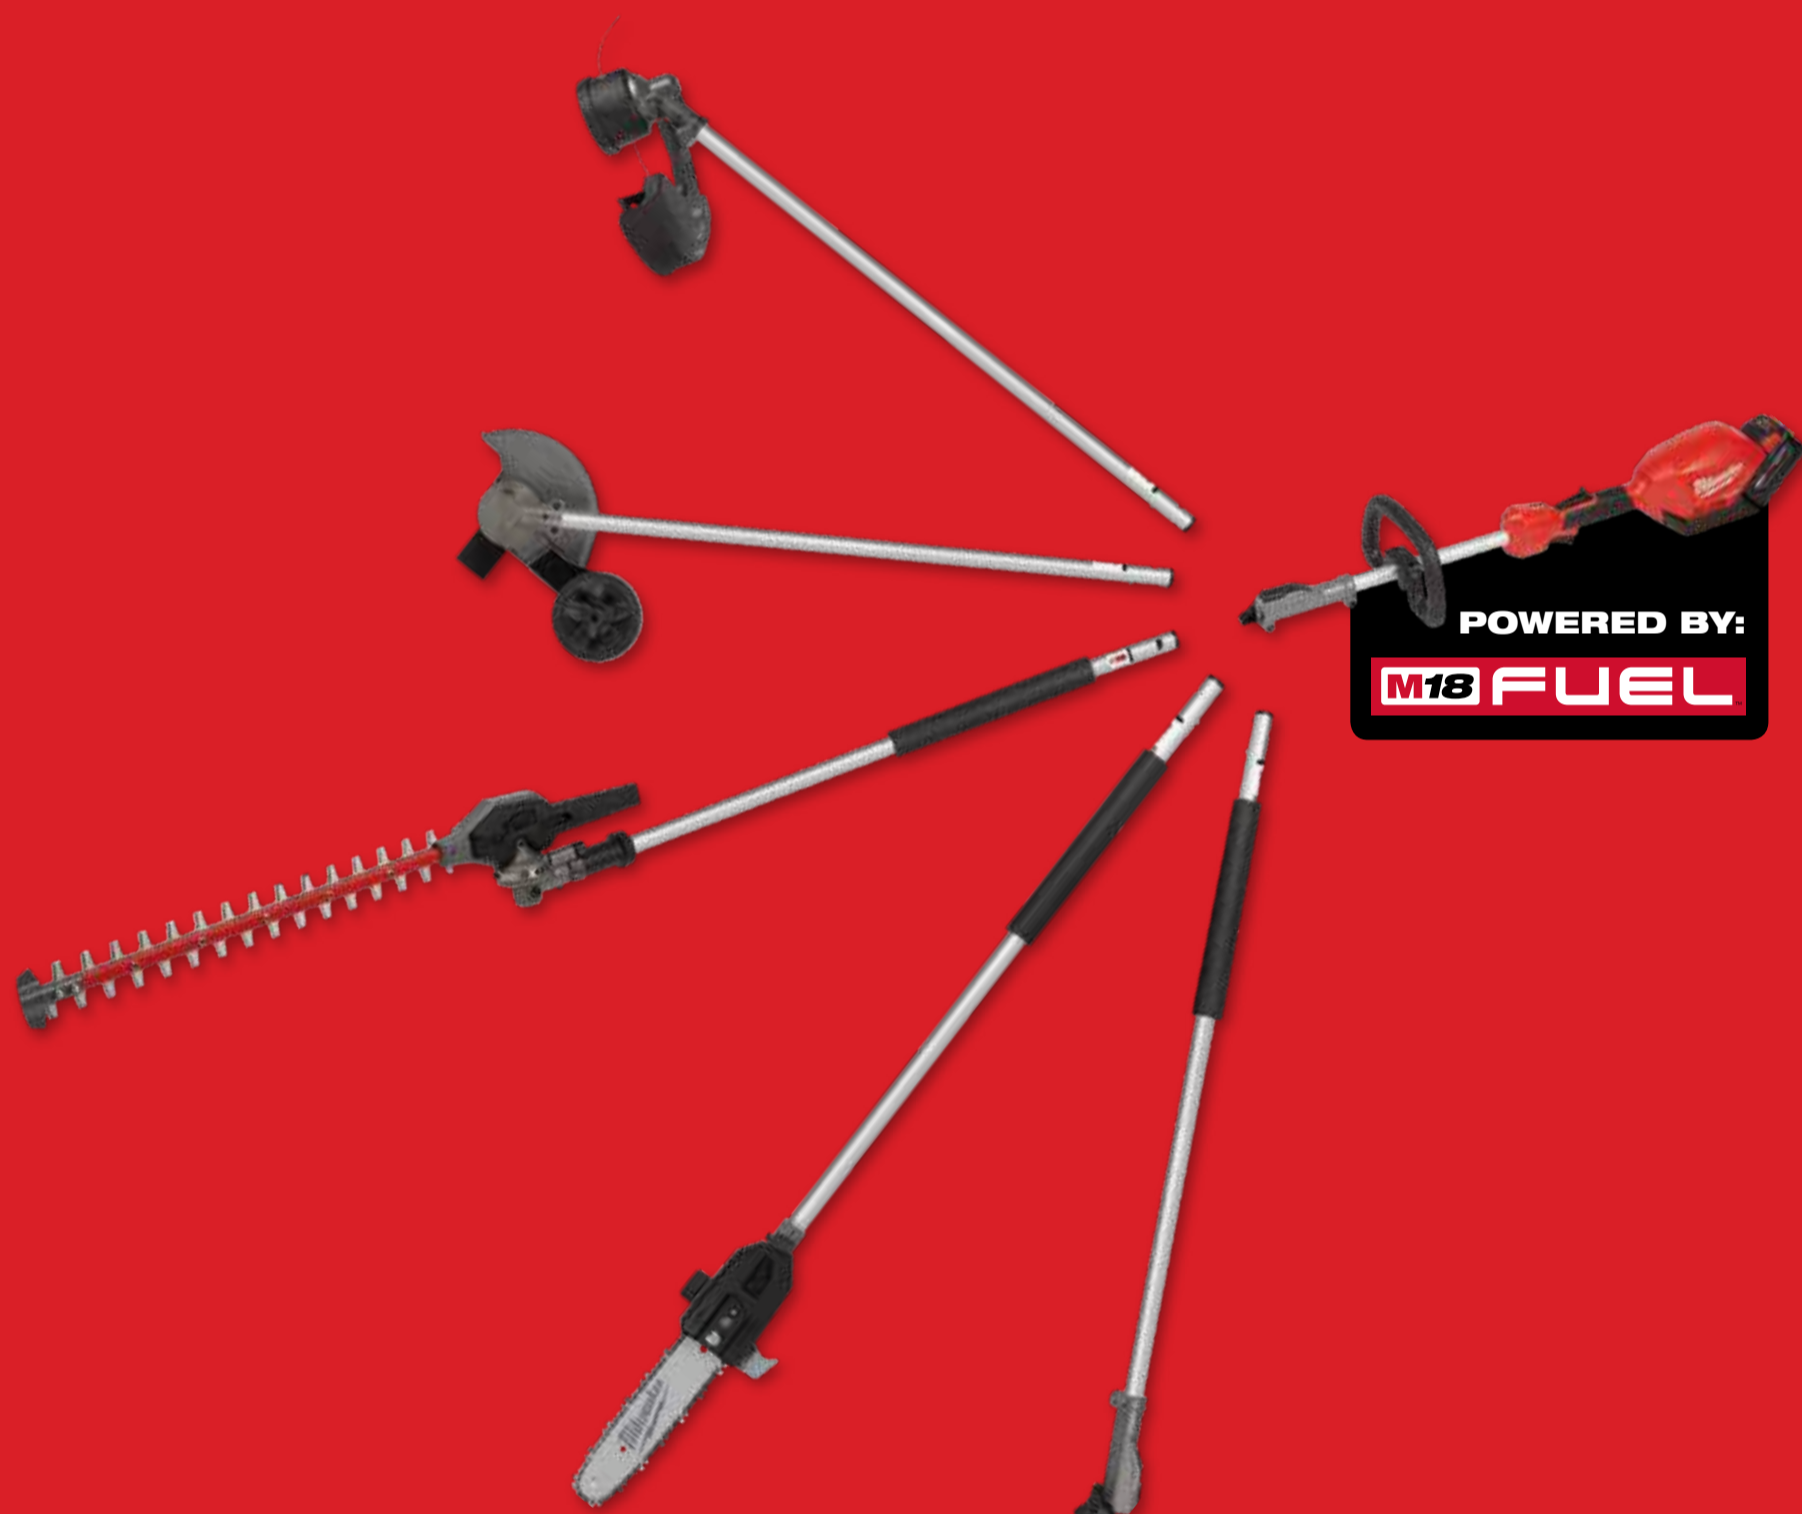

QUIK-LOK™

ATTACHMENT SYSTEM

Multiple Attachments Powered
By a Single Power Head

Designed to meet the needs of landscape maintenance professionals, the QUIK-LOK™ Attachment System is a versatile outdoor power equipment system featuring multiple attachments powered by a single M18 FUEL™ Power Head. With the QUIK-LOK™ Attachment System, you have the capability to switch between multiple attachments including a string trimmer, edger, hedge trimmer and pole saw to complete a wide range of applications.

Powered by M18 FUEL™, the QUIK-LOK™ Attachment System utilizes the most advanced cordless technology to deliver best-in-class power and run-time for landscaping and trade professionals, achieving instantaneous throttle response and outperforming higher voltage platforms.

AVAILABLE ATTACHMENTS

ACCESSORIES

CLICK ITEMS BELOW TO SHOP NOW

.080" x 150' Trimmer Line
49-16-2712

.095" x 250' Trimmer Line
49-16-2713

Easy Load Trimmer Head
49-16-2714

10" Saw Chain
49-16-2723

Shoulder Strap
49-16-2722

16" Saw Chain
49-16-2715

Replacement Sprayer Nozzles
49-16-2728

Replacement Sprayer Hose, Handle & Wand Assembly
49-16-2727

18" Short Wand
49-16-2729

PEOPLE ALSO PURCHASED

CLICK ITEMS BELOW TO SHOP NOW

M18 FUEL™ 3/8" Compact Impact Wrench w/ Friction Ring Kit
2754-22