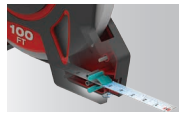

GRIME GUARD™
Industry's first blade wiper

MET #	Description
48-22-5201	100ft Open Reel Long Tape – 1/2" Blade
48-22-5230	300ft Open Reel Long Tape – 3/4" Blade

CLOSED REEL LONG TAPES

LONGEST LIFE.

3:1 Torque Dispersing Planetary Gears
Prevents gear stripping & stress

Reinforced Metal Frame