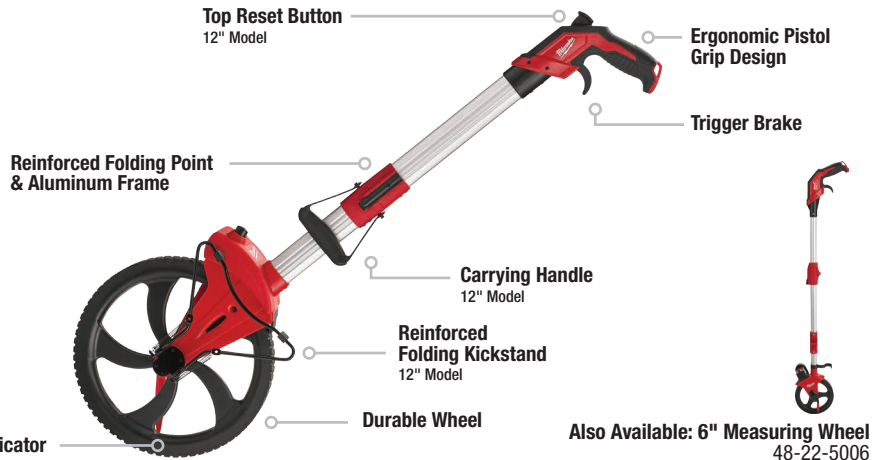

Also Available: 6" Measuring Wheel
48-22-5006

MET #	Description
48-22-5006	6" Measuring Wheel

MET #	Description
48-22-5012	12" Measuring Wheel

LASER DISTANCE METERS

**EASIEST
MEASUREMENTS**