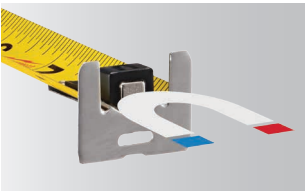

MAGNETIC TAPE MEASURES

LONGEST LIFE.

Magnet holds EMT and steel studs

Model #	Description
48-22-7116	16ft Magnetic Tape Measure with Finger Stop
48-22-7125	25ft Magnetic Tape Measure with Finger Stop
48-22-7130	30ft Magnetic Tape Measure with Finger Stop

Model #	Description
48-22-7135	35ft Magnetic Tape Measure with Finger Stop
48-22-7216	5m / 16ft Magnetic Tape Measure with Finger Stop
48-22-7225	8m / 26ft Magnetic Tape Measure with Finger Stop

TAPE MEASURES

LONGEST LIFE.

Up to 30% More Compact

Model #	Description
48-22-5506C	2m/6ft Keychain Tape Measure
48-22-5506	2m/6ft Keychain Tape Measure (bulk)
48-22-6616	16ft Tape Measure
48-22-6625	25ft Tape Measure
48-22-6630	30ft Tape Measure

Model #	Description
48-22-6612	12ft Tape Measure
48-22-6613	3m / 12ft Tape Measure
48-22-6617	5m / 16ft Tape Measure
48-22-6626	8m / 26ft Tape Measure

Also Available: Keychain Tape Measure
48-22-5506C

LONG TAPES, MEASURING WHEELS, & LASER DISTANCE METERS