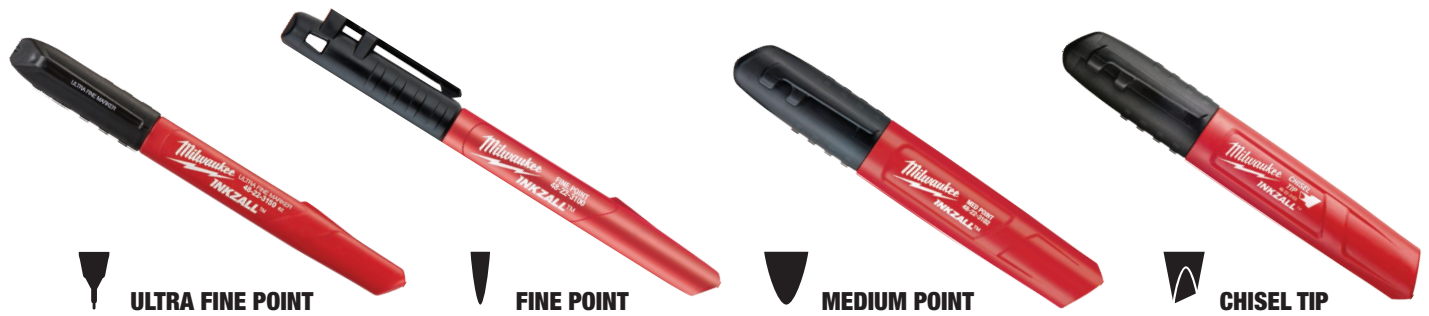

JOBSITE MARKERS

**WRITES ON
DUST
WET
OILY
SURFACES**

Clog Resistant

Model #	Description
48-22-3150	12 Pc INKZALL™ Ultra Fine Point Black Jobsite Markers
48-22-3154	4 Pc INKZALL™ Ultra Fine Point Black Jobsite Markers
48-22-3104	4 Pc INKZALL™ Fine Point Jobsite Markers
48-22-3105	2 Pc INKZALL™ Fine Point Jobsite Markers
48-22-3106	4 Pc INKZALL™ Colored Fine Point Jobsite Markers
48-22-3101	INKZALL™ Stylus & Fine Point Jobsite Marker
48-22-3102	2 Pc INKZALL™ Medium Point Jobsite Markers

FINE POINT METALLIC JOBSITE MARKERS

Gold Metallic Ink

Model #	Description
48-22-3121	2 Pc INKZALL™ Fine Point Silver Metallic Jobsite Markers
48-22-3122	2 Pc INKZALL™ Fine Point Gold Metallic Jobsite Markers
48-22-3123	2 Pc INKZALL™ Fine Point Silver and Gold Metallic Jobsite Markers