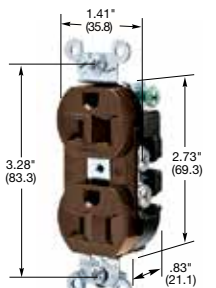

15A 250V
NEMA 6-15R
UL CSA
1.5 HP

20A 250V
NEMA 6-20R
UL CSA
2 HP

Hubbell-PRO Heavy Duty Specification Grade Receptacles

Duplex	Color	Catalog Number	Catalog Number
Smooth nylon face, duplex, back and side wired.	Almond	5662AL	5462AL
	Black	5662BK	5462BK
	Blue	5662BL	5462BL
	Brown	5662B	5462B
	Gray	5662GY	5462GY
	Ivory	5662IV	5462IV
	Light Almond	5662LA	5462LA
	Red	5662R	5462R
	White	5662WHI	5462WHI

5252AI

IG5352

5262B

5362IWR

CR5252IG

Dimensions in Inches (mm)