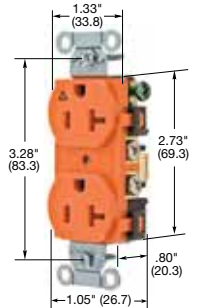

15A 250V
NEMA 6-15R
UL CSA
1.5 HP

20A 250V
NEMA 6-20R
UL CSA
2 HP

Hubbell-PRO Heavy Duty Specification Grade Receptacles

Duplex	Color	Catalog Number	Catalog Number
Smooth nylon face, duplex, back and side wired.	Almond	5662AL	5462AL
	Black	5662BK	5462BK
	Blue	5662BL	5462BL
	Brown	5662B	5462B
	Gray	5662GY	5462GY
	Ivory	5662IV	5462IV
	Light Almond	5662LA	5462LA
	Red	5662R	5462R
	White	5662WHI	5462WHI

5252AI

IG5352

5262B

5362IWR

CR5252IG

Dimensions in Inches (mm)