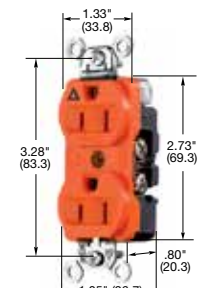

15A 250V
NEMA 6-15R
UL CSA
1.5 HP

20A 250V
NEMA 6-20R
UL CSA
2 HP

Hubbell-PRO Heavy Duty Specification Grade Receptacles

Duplex	Color	Catalog Number	Catalog Number
Smooth nylon face, duplex, back and side wired.	Almond	5662AL	5462AL
	Black	5662BK	5462BK
	Blue	5662BL	5462BL
	Brown	5662B	5462B
	Gray	5662GY	5462GY
	Ivory	5662IV	5462IV
	Light Almond	5662LA	5462LA
	Red	5662R	5462R
	White	5662WHI	5462WHI

5252AI

IG5352

5262B

5362IWR

CR5252IG

Dimensions in Inches (mm)