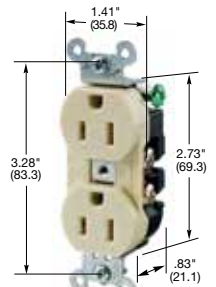

Straight Blade Devices

15 and 20 Ampere, 125 and 250 Volts

Hubbell-PRO Heavy Duty Specification Grade Receptacles

15A 125V
NEMA 5-15R
UL CSA
0.5 HP

20A 125V
NEMA 5-20R
UL CSA
1 HP

Duplex	Color	Catalog Number	Catalog Number
Smooth nylon face, duplex, back and side wired.	Almond	5252AAL	5352AAL
	Black	5252ABLK	5352ABLK
	Brown	5252AB	5352AB
	Gray	5252AG	5352AG
	Ivory	5252AI	5352AI
	Light Almond	5252ALA	5352ALA
	Office White	5252AOW	5352AOW
	Red	5252AR	5352AR
	White	5252AW	5352AW
Isolated ground ^A , smooth face, duplex, back and side wired.	Almond	IG5252AL	IG5352AL
	Gray	IG5252GY	IG5352GY
	Ivory	IG5252I	IG5352I
	Light Almond	IG5252LA	IG5352LA
	Orange	IG5252	IG5352
Isolated ground ^A , Tamper-Resistant, smooth face, duplex, back and side wired.	Ivory	IG5252ITR	IG5352ITR
	Orange	IG5252TR	IG5352TR
	White	IG5252WTR	IG5352WTR
Finder groove nylon face, duplex, back and side wired.	Almond	5262AL	5362AL
	Black	5262BLK	5362BLK
	Blue	-	5362BL
	Brown	5262B	5362B
	Gray	5262G	5362G
	Ivory	5262I	5362I
	Light Almond	5262LA	5362LA
	Office White	5262OW	5362OW
	Red	5262R	5362R
	White	5262W	5362W
Weather Resistant, finder groove nylon face, duplex, back and side wired.	Black	5262BKWR	5362BKWR
	Brown	5262WR	5362WR
	Gray	5262GYWR	5362GYWR
	Ivory	5262IWR	5362IWR
	White	5262WWR	5362WWR
Isolated ground ^A , finder groove face, duplex, back and side wired.	Black	CR5252IGBK	CR5352IGBK
	Blue	-	CR5352IGBL
	Gray	CR5252IGGY	CR5352IGGY
	Ivory	CR5252IGI	CR5352IGI
	Orange	CR5252IG	CR5352IG
	Office White	CR5252IGOW	CR5352IGOW
White	CR5252IGW	CR5352IGW	

15A 250V
NEMA 6-15R
UL CSA
1.5 HP

20A 250V
NEMA 6-20R
UL CSA
2 HP

Hubbell-PRO Heavy Duty Specification Grade Receptacles

Duplex	Color	Catalog Number	Catalog Number
Smooth nylon face, duplex, back and side wired.	Almond	5662AL	5462AL
	Black	5662BK	5462BK
	Blue	5662BL	5462BL
	Brown	5662B	5462B
	Gray	5662GY	5462GY
	Ivory	5662IV	5462IV
	Light Almond	5662LA	5462LA
	Red	5662R	5462R
	White	5662WHI	5462WHI