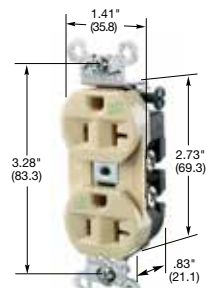

15A 250V
NEMA 6-15R
UL CSA
1.5 HP

20A 250V
NEMA 6-20R
UL CSA
2 HP

Hubbell-PRO Heavy Duty Specification Grade Receptacles

Duplex	Color	Catalog Number	Catalog Number
Smooth nylon face, duplex, back and side wired.	Almond	5662AL	5462AL
	Black	5662BK	5462BK
	Blue	5662BL	5462BL
	Brown	5662B	5462B
	Gray	5662GY	5462GY
	Ivory	5662IV	5462IV
	Light Almond	5662LA	5462LA
	Red	5662R	5462R
	White	5662WHI	5462WHI

5252AI

IG5352

5262B

5362IWR

CR5252IG

Dimensions in Inches (mm)