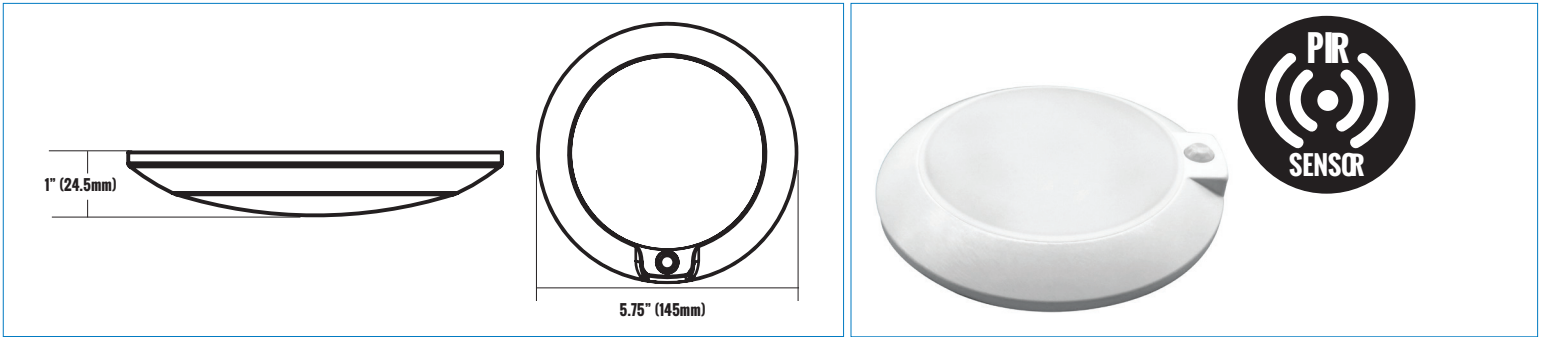

CATALOG #		TYPE
PROJECT		DATE
PREPARED BY		

PRODUCT CODE: CL106P-109WM-PF3N **4 INCH APERTURE CLOSET LIGHT SURFACE MOUNT** 

PRODUCT DESCRIPTION

The Etlin-Daniels Ultra-Low-Profile LED Closet Light CL106P-109WM-PF3N offers the latest in compact design, energy savings and auto on/off function with its built-in PIR Sensor. At only 1" in depth and 5.7" in width, and with its frosted polycarbonate diffuser, the CL106P provides for 100° PIR reaction range, with a reaction distance of 4 meters. The dual sized keyless slot rear profile allows for mounting in both 3" and 4" j-boxes. With an auto on/off function, the CL106P Closet Light with built-in PIR Sensor is the ultimate solution for closets, garbage rooms, small storage rooms, basements, residential garages - anywhere a typical fixture can be left on when the space is vacated. The ultra-thin housing will not impede any activity in the small space.

FEATURES

- LED Indoor Light Source
- Surface mount, low profile - 1" housing.
- Frosted polycarbonate lens for even illumination.
- Damp location rated.
- Reaction range - 100° / Reaction distance 4 meters.
- Keyless slot mounting to j-boxes.
- PIR Sensor built in.
- 5 year warranty.
- L70 - 50,000 hours.
- Energy Star approved.

WATTAGE	FIXTURE MATERIAL	LIFE SPAN	PRODUCT DIMENSIONS	CARTON SIZE	
10W	PC PLASTIC	>50,000 HOURS	5.75 x 1 INCHES (145 x 24.5 MM)	6.125 X 6.125 X 1.375 INCHES (155 X 155 X 35 MM)	

ADDITIONAL INFORMATION	INSTALLATION METHOD	FIXTURE COLOR/DIFFUSER	CONTROL TYPE
	CEILING MOUNT	WHITE MATTE / FROSTED	NON-DIMMABLE PIR SENSOR