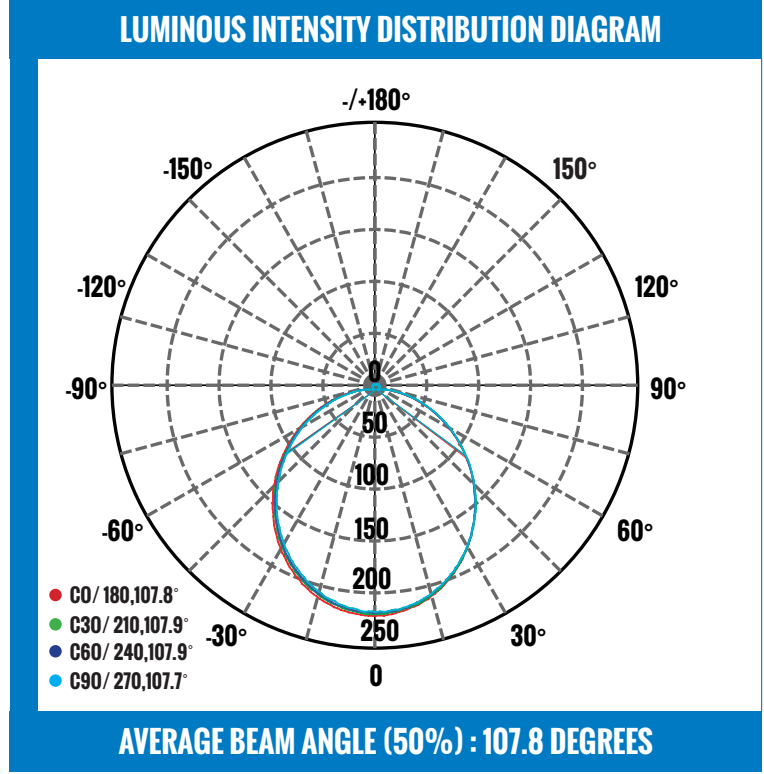

FEATURES

- LED Indoor Light Source
- Surface mount, low profile - 1" housing.
- Frosted polycarbonate lens for even illumination.
- Damp location rated.
- Reaction range - 100° / Reaction distance 4 meters.
- Keyless slot mounting to j-boxes.
- PIR Sensor built in.
- 5 year warranty.
- L70 - 50,000 hours.
- Energy Star approved.

PRODUCT SPECIFICATIONS (OPTICAL DATA)				PRODUCT SPECIFICATIONS (ELECTRICAL DATA)	
SYSTEM EFFICACY	LUMENS	COLOR TEMPERATURE	CRI	VOLTAGE	POWER FREQ.
72.22LM/W	650LM	3000K	>80CRI	120V	60HZ

PRODUCT SPECIFICATIONS

WATTAGE	FIXTURE MATERIAL	LIFE SPAN	PRODUCT DIMENSIONS	CARTON SIZE	
10W	PC PLASTIC	>50,000 HOURS	5.75 x 1 INCHES (145 x 24.5 MM)	6.125 X 6.125 X 1.375 INCHES (155 X 155 X 35 MM)	

ADDITIONAL INFORMATION	INSTALLATION METHOD	FIXTURE COLOR/DIFFUSER	CONTROL TYPE
	CEILING MOUNT	WHITE MATTE / FROSTED	NON-DIMMABLE PIR SENSOR

3.28FT 1M	6.747,21.35FC 72.63,229.8LX		8.776FT 267.50CM
13.12FT 4M	0.4217,1.334FC 4.539,14.36LX		35.11FT 1070.02CM
19.69FT 6M	0.1874, 0.5931 FC 2.017, 6.384LX		52.66FT 1605.03CM
26.25FT 8M	0.1054, 0.336FC 1.135, 3.591LX		70.21FT 2140.04CM
32.81FT 10M	0.0675, 0.2135FC 0.7263, 2.298LX		87.76FT 2675.04CM
HT	EAVG/EMAX		ANGLE: 106.43DEG