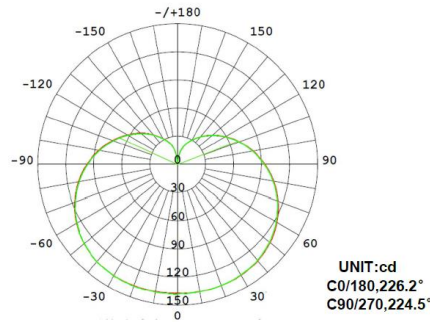

LED A19

820 Lumen 9.5 Watt 3000K A19 Omni LED

PRODUCT DESCRIPTION

9.5 watt A19 Omni-directional EarthBulb LED provides 820 lumens and replaces 60 watt incandescent directional bulbs for over 80% energy savings. 3000K color of light is standard. Great for use in table lamps, floor lamps, wall sconce, and task lighting applications. Multi-Chipset LED and an advanced cooling system provides for 15,000 hours of LED life. Medium screw base. Energy Star rated product. Suitable for outdoor use, damp location, when installed in fixtures and not directly exposed to weather. Energy Star rated to be used in enclosed fixtures.

PRODUCT FEATURES

- This A bulb is Energy Star rated and provides 820 lumens, capable of dimming to less than 8%
- Omni directional beam angle provides full radial illumination
- Chipset provides 3000K white light with a high color rendering rating of 82
- New heat sync system provides improved aesthetics and performance
- May be used in enclosed fixtures
- Suitable for damp locations

PRODUCT APPLICATIONS

LUMINOUS DISTRIBUTION INTENSITY DIAGRAM

AVERAGE BEAM ANGLE (50%): 225.3°

Note: IES files available upon request.

MODEL NUMBER: LA19930DEF

Order Code	Pack Size	Individual UPC	Inner Pack UPC	Qty	Master Park UPC	Qty
11050	1	840791110508	00840791110502	12	84079111050800	48
Dimensions (inches - Length x Width x Height)						
11050	1	2.44 x 2.44 x 4.72	10.47 x 7.91 x 5.39	12	21.73 x 16.61 x 6.73	48
Weight (lbs)						
11050	1	0.20	2.35	12	9.40	48

Electrical	
Watt	9.5
Power Factor	> 0.8
Voltage	120 volt
Frequency	60Hz
Base Type	E26 Medium
Operating Temperature Range	-4F to 104F
Light	
Initial Lumens	820
Lumens per Watt	86.3
Color Temperature	3000K
Color Rendering (CRI)	82
Agency Approvals	
UL	Yes
Energy Star	15,000 hours,
RoHS	Yes
FCC	Yes
Product Details	
Warranty	5 years 6 hr/day
Diameter	2.36"
Nominal Length	4.26"
Rated Life	15,000 hours