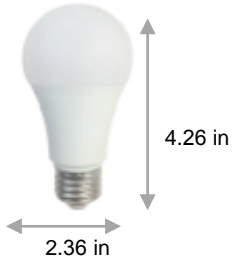

LED A19

820 Lumen 9.5 Watt 3000K A19 Omni LED

PRODUCT DESCRIPTION

9.5 watt A19 Omni-directional EarthBulb LED provides 820 lumens and replaces 60 watt incandescent directional bulbs for over 80% energy savings. 3000K color of light is standard. Great for use in table lamps, floor lamps, wall sconce, and task lighting applications. Multi-Chipset LED and an advanced cooling system provides for 15,000 hours of LED life. Medium screw base. Energy Star rated product. Suitable for outdoor use, damp location, when installed in fixtures and not directly exposed to weather. Energy Star rated to be used in enclosed fixtures.

PRODUCT FEATURES

- This A bulb is Energy Star rated and provides 820 lumens, capable of dimming to less than 8%
- Omni directional beam angle provides full radial illumination
- Chipset provides 3000K white light with a high color rendering rating of 82
- New heat sync system provides improved aesthetics and performance
- May be used in enclosed fixtures
- Suitable for damp locations

PRODUCT APPLICATIONS

LUMINOUS DISTRIBUTION INTENSITY DIAGRAM

AVERAGE BEAM ANGLE (50%): 225.3°

Note: IES files available upon request.

MODEL NUMBER: LA19930DEF

Order Code	Pack Size	Individual UPC	Inner Pack UPC	Qty	Master Park UPC	Qty
11050	1	840791110508	00840791110502	12	84079111050800	48
Dimensions (inches - Length x Width x Height)						
11050	1	2.44 x 2.44 x 4.72	10.47 x 7.91 x 5.39	12	21.73 x 16.61 x 6.73	48
Weight (lbs)						
11050	1	0.20	2.35	12	9.40	48

Electrical	
Watt	9.5
Power Factor	> 0.8
Voltage	120 volt
Frequency	60Hz
Base Type	E26 Medium
Operating Temperature Range	-4F to 104F
Light	
Initial Lumens	820
Lumens per Watt	86.3
Color Temperature	3000K
Color Rendering (CRI)	82
Agency Approvals	
UL	Yes
Energy Star	15,000 hours,
RoHS	Yes
FCC	Yes
Product Details	
Warranty	5 years 6 hr/day
Diameter	2.36"
Nominal Length	4.26"
Rated Life	15,000 hours