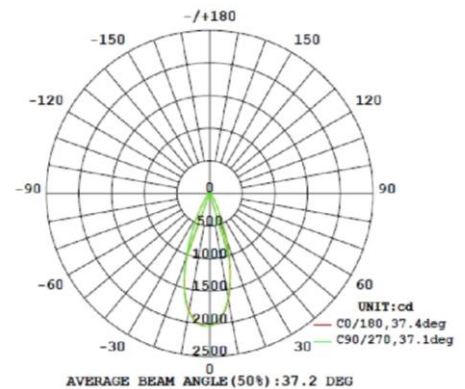

PRODUCT APPLICATIONS

LUMINOUS DISTRIBUTION INTENSITY DATA

Intensity (Candlepower) Summary at 25°C - Candelas

V \ H(°)	0	22.5	45	67.5	90
0	1947	1947	1947	1947	1947
5	1904	1887	1875	1863	1852
10	1712	1683	1655	1632	1604
15	1354	1310	1279	1251	1209
20	903.8	858.4	840.9	820.3	779.2
25	515.6	484.1	477.4	466.8	440.8
30	265.4	249.6	250.3	248.9	241.3
35	137.8	131.7	133.2	135.4	131.2
40	79.9	76.9	77.8	79.8	78.2
45	53.0	51.6	52.2	52.9	52.1
50	39.2	38.5	38.8	38.7	38.0
55	30.7	30.1	30.2	30.0	29.4
60	24.4	23.9	23.9	23.5	23.2
65	19.2	18.7	18.6	18.2	17.8
70	14.5	14.1	14.1	13.6	13.2
75	10.6	10.2	10.1	9.7	9.4
80	7.2	6.9	6.7	6.5	6.2
85	4.7	4.4	4.3	4.1	3.8
90	2.7	2.5	2.3	2.2	2.0

LUMINOUS DISTRIBUTION INTENSITY DIAGRAM

MODEL NUMBER: LP31350D6
ORDER CODE: 10437

Order Code	Individual UPC	Master Park UPC	Qty
10437	840791104378	84079110437800	12
Dimensions (inches - Length x Width x Height)			
10437	3.93 x 3.93 x 5.08	16.61 x 12.55 x 6.14	12
Weight (lbs)			
10437	.449	6.622	12

Electrical	
Watt	13
Power Factor	> 0.9
Voltage	120 volt
Frequency	60Hz
Base Type	E26 Medium
Operating Temperature Range	-4F to 104F
Light	
Initial Lumens	800
Lumens per Watt	62
Color Temperature	5000K
Color Rendering (CRI)	93
Beam Angle	40°
Agency Approvals	
UL	Yes
Energy Star	25,000 hours
RoHS	Yes
FCC	Yes
Product Details	
Warranty	10 years 6 hr/day
Diameter	3.63"
Nominal Length	4.59"