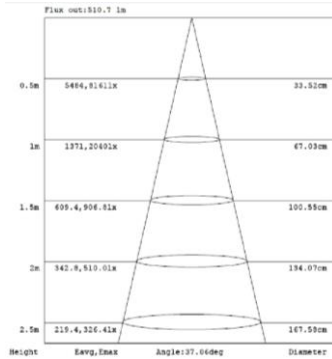

LED PAR30

800 Lumen 13 Watt 5000K PAR30 - 40° Commercial Pack

PRODUCT DESCRIPTION

13 watt PAR30 EarthBulb LED floodlight replaces 75 watt incandescent floodlights for over 85% energy savings. Great for use in dimming recessed lighting, track lighting and display lighting applications. High power LED and an advanced cooling system provides for 25,000 hours of LED life. Medium screw base. Suitable for outdoor use, damp location rated.

PRODUCT APPLICATIONS

LUMINOUS DISTRIBUTION INTENSITY DATA

Intensity (Candlepower) Summary at 25°C - Candelas

V \ H(°)	0	22.5	45	67.5	90
0	1947	1947	1947	1947	1947
5	1904	1887	1875	1863	1852
10	1712	1683	1655	1632	1604
15	1354	1310	1279	1251	1209
20	903.8	858.4	840.9	820.3	779.2
25	515.6	484.1	477.4	466.8	440.8
30	265.4	249.6	250.3	248.9	241.3
35	137.8	131.7	133.2	135.4	131.2
40	79.9	76.9	77.8	79.8	78.2
45	53.0	51.6	52.2	52.9	52.1
50	39.2	38.5	38.8	38.7	38.0
55	30.7	30.1	30.2	30.0	29.4
60	24.4	23.9	23.9	23.5	23.2
65	19.2	18.7	18.6	18.2	17.8
70	14.5	14.1	14.1	13.6	13.2
75	10.6	10.2	10.1	9.7	9.4
80	7.2	6.9	6.7	6.5	6.2
85	4.7	4.4	4.3	4.1	3.8
90	2.7	2.5	2.3	2.2	2.0

LUMINOUS DISTRIBUTION INTENSITY DIAGRAM

MODEL NUMBER: LP31350D6
ORDER CODE: 10437

Order Code	Individual UPC	Master Park UPC	Qty
10437	840791104378	84079110437800	12
Dimensions (inches - Length x Width x Height)			
10437	3.93 x 3.93 x 5.08	16.61 x 12.55 x 6.14	12
Weight (lbs)			
10437	.449	6.622	12

Electrical	
Watt	13
Power Factor	> 0.9
Voltage	120 volt
Frequency	60Hz
Base Type	E26 Medium
Operating Temperature Range	-4F to 104F
Light	
Initial Lumens	800
Lumens per Watt	62
Color Temperature	5000K
Color Rendering (CRI)	93
Beam Angle	40°
Agency Approvals	
UL	Yes
Energy Star	25,000 hours
RoHS	Yes
FCC	Yes
Product Details	
Warranty	10 years 6 hr/day
Diameter	3.63"
Nominal Length	4.59"