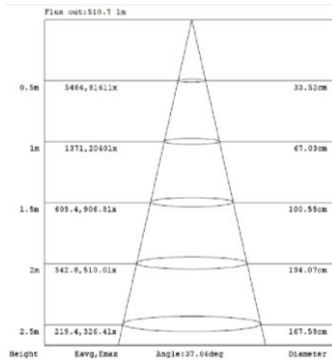

PRODUCT APPLICATIONS

LUMINOUS DISTRIBUTION INTENSITY DATA

Intensity (Candlepower) Summary at 25°C - Candelas

V \ H(°)	0	22.5	45	67.5	90
0	1947	1947	1947	1947	1947
5	1904	1887	1875	1863	1852
10	1712	1683	1655	1632	1604
15	1354	1310	1279	1251	1209
20	903.8	858.4	840.9	820.3	779.2
25	515.6	484.1	477.4	466.8	440.8
30	265.4	249.6	250.3	248.9	241.3
35	137.8	131.7	133.2	135.4	131.2
40	79.9	76.9	77.8	79.8	78.2
45	53.0	51.6	52.2	52.9	52.1
50	39.2	38.5	38.8	38.7	38.0
55	30.7	30.1	30.2	30.0	29.4
60	24.4	23.9	23.9	23.5	23.2
65	19.2	18.7	18.6	18.2	17.8
70	14.5	14.1	14.1	13.6	13.2
75	10.6	10.2	10.1	9.7	9.4
80	7.2	6.9	6.7	6.5	6.2
85	4.7	4.4	4.3	4.1	3.8
90	2.7	2.5	2.3	2.2	2.0