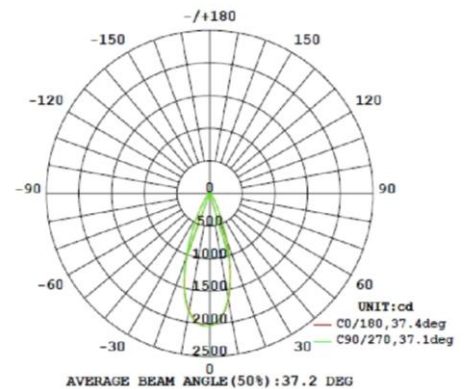

### LUMINOUS DISTRIBUTION INTENSITY DATA

Intensity (Candlepower) Summary at 25°C - Candelas

V \ H(°)	0	22.5	45	67.5	90
0	1947	1947	1947	1947	1947
5	1904	1887	1875	1863	1852
10	1712	1683	1655	1632	1604
15	1354	1310	1279	1251	1209
20	903.8	858.4	840.9	820.3	779.2
25	515.6	484.1	477.4	466.8	440.8
30	265.4	249.6	250.3	248.9	241.3
35	137.8	131.7	133.2	135.4	131.2
40	79.9	76.9	77.8	79.8	78.2
45	53.0	51.6	52.2	52.9	52.1
50	39.2	38.5	38.8	38.7	38.0
55	30.7	30.1	30.2	30.0	29.4
60	24.4	23.9	23.9	23.5	23.2
65	19.2	18.7	18.6	18.2	17.8
70	14.5	14.1	14.1	13.6	13.2
75	10.6	10.2	10.1	9.7	9.4
80	7.2	6.9	6.7	6.5	6.2
85	4.7	4.4	4.3	4.1	3.8
90	2.7	2.5	2.3	2.2	2.0

### LUMINOUS DISTRIBUTION INTENSITY DIAGRAM

MODEL NUMBER: LP31340D6  
ORDER CODE: 10436

Order Code	Individual UPC	Master Park UPC	Qty
10436	840791104361	84079110436100	12
<b>Dimensions (inches - Length x Width x Height)</b>			
10436	3.93 x 3.93 x 5.08	16.61 x 12.55 x 6.14	12
<b>Weight (lbs)</b>			
10436	.449	6.622	12