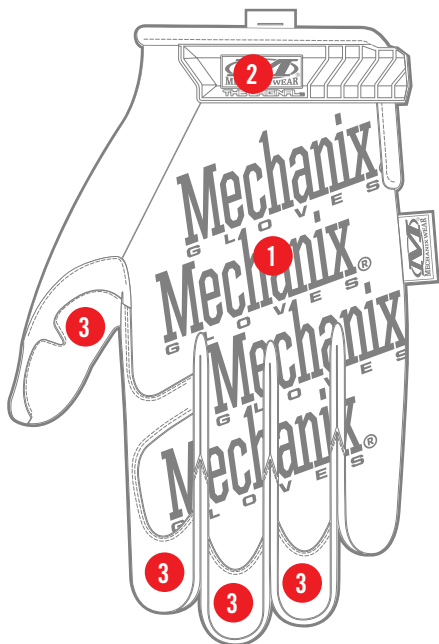

### FIT

Form-fitting TrekDry® helps keep hands cool and comfortable.

### DURABILITY

Material4X® delivers higher abrasion resistance and greater tear resistance than standard synthetic gloves.

## FEATURES

1. Form-fitting TrekDry<sup>®</sup> material helps keep hands cool and comfortable.
2. Thermal Plastic Rubber (TPR) closure with hook and loop provides a secure fit.
3. Reinforcement panels provide added durability.
4. Seamless Material4X<sup>®</sup> palm delivers higher abrasion resistance and greater tear resistance than standard synthetic gloves.