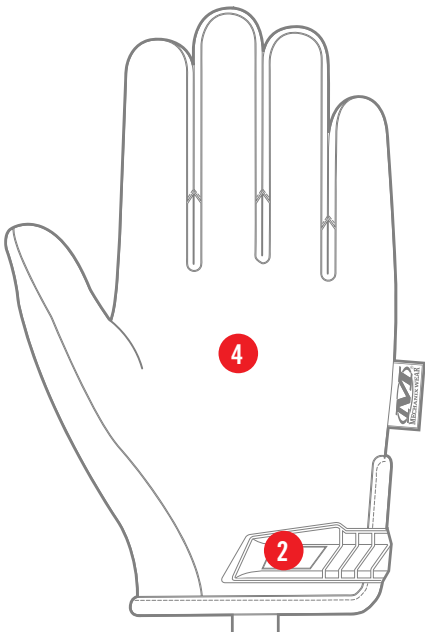

FURTHER INFORMATION AVAILABLE AT:

Ref: The Material4X® Original®

USA
1-800-222-4296
CANADA
1-877-278-5822

Mechanix Wear, Inc.
28525 Witherspoon Parkway
Valencia CA 91355
www.mechanix.com

Product is imported