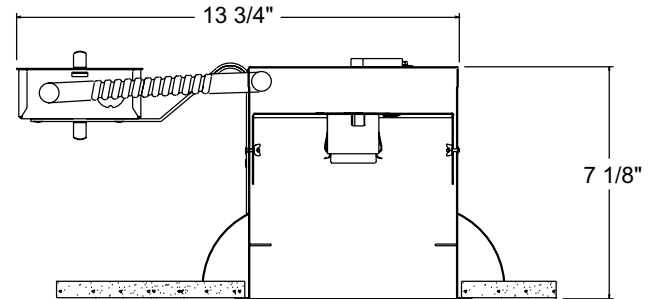

## INSTALLATION

**Junction Box** Pre-wired junction box, UL listed/CSA certified for through-branch wiring maximum 4 No. 12 AWG 90° C branch circuit conductors (2 in, 2 out) • Junction box provided with removable access plate, (5) ½" knockouts, (4) Non-metallic sheathed cable connectors and ground wire • Knockouts equipped with pryout slots.

## DIMENSIONS

6 3/4" CEILING CUTOUT