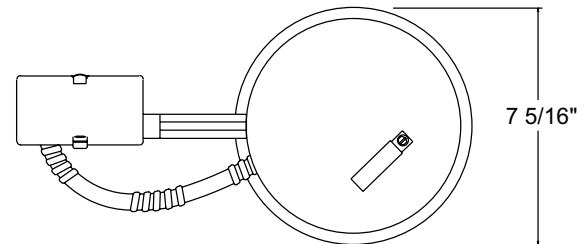

Socket Medium base porcelain with nickel-plated copper screw shell • Drop socket with spring to accommodate certain trim installation.

Trims Trim selection shown on reverse.

Labels U.L. listed for through-branch wiring, damp locations and IP • Product thermally protected against improper use of lamps
• Union made AFL-CIO • UL Listed/CSA certified • Trims 239, 241 and 242 are wet location approved for covered ceiling applications • Trims 28, 29 are wet location approved for covered ceiling applications, **when used with outdoor rated lamps.**

Testing All reports are based on published industry procedures; field performance may differ from laboratory performance.

Product specifications subject to change without notice.

INSTALLATION

Junction Box Pre-wired junction box, UL listed/CSA certified for through-branch wiring maximum 4 No. 12 AWG 90° C branch circuit conductors (2 in, 2 out) • Junction box provided with removable access plate, (5) ½" knockouts, (4) Non-metallic sheathed cable connectors and ground wire • Knockouts equipped with pryout slots.

Housing IC housing, .032" aluminum sealed for Air-Loc Compliance • Double stack adjustable feature enables remodel spring to accommodate up to 1¾" ceiling thickness.

PRODUCT CODES

Catalog Number	Input Voltage	Lamp Rating (max.)
IC22R	120V	A19/BR30/BR40/PAR16/PAR20/PAR30/PAR30L/PAR38/R20 (See reverse for max. trim rating)

DIMENSIONS

6 3/4" CEILING CUTOUT

ACCESSORIES

Catalog No.	Description
ALG6R	Air-Loc Gasket

To order, specify catalog number.