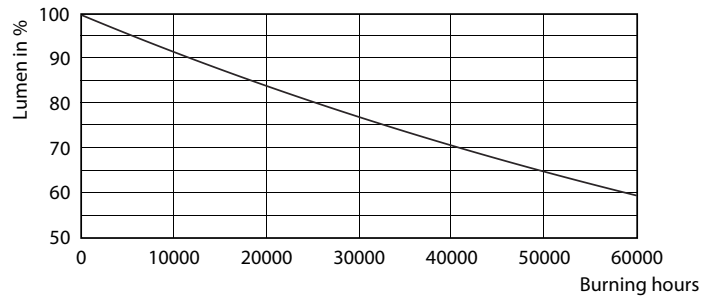

Product data

General Information	
Cap-Base	E26 [Single Contact Medium Screw]
Nominal Lifetime (Nom)	25000 h
Switching Cycle	50000X
Technical Type	17-120W

Light Technical	
Color Code	930 [CCT of 3000K]
Beam Angle (Nom)	25 °
Initial lumen (Nom)	1200 lm
Luminous Flux (Rated) (Nom)	1200 lm
Luminous Intensity (Nom)	6000 cd
Color Designation	White (WH)
Rated Beam Angle	25 °
Correlated Color Temperature (Nom)	3000 K
Luminous Efficacy (rated) (Nom)	70 lm/W
Color Consistency	<6
Color Rendering Index (Nom)	90
LLMF At End Of Nominal Lifetime (Nom)	70 %

PAR38 LED

Photometric data

PAR38 120V 17-120W 25D 3000K E26 D BL

Lifetime

ExpertColor PAR38 30S 30L Dim 120V Life Expectancy Diagram

ExpertColor PAR38 30S 30L Dim 120V Lumen Maintenance Diagram