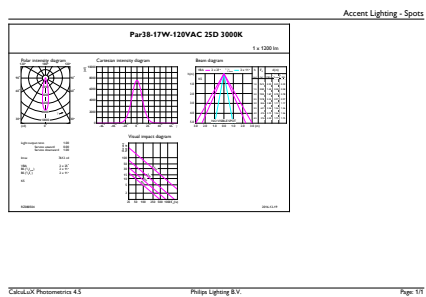

Dimensional drawing

PAR38 120V 17-120W 25D 3000K E26 D BL

Product	D	C
17PAR38/EXPERTCOLOR RETAIL/F25/930/DIM B	120.7 mm	134.6 mm

Photometric data

PAR38 120V 17-90W 1200lm 8D 3000K E26 D

PAR38 120V 17-120W 25D 3000K E26 D BL