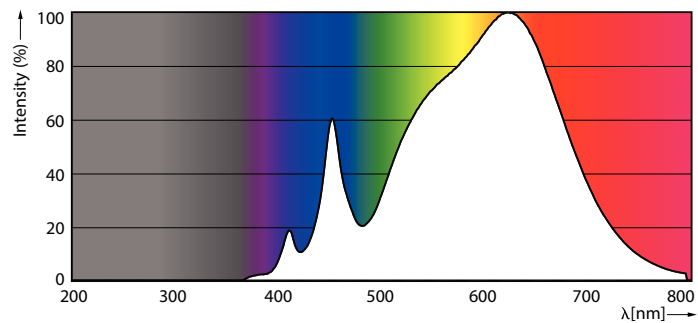

Photometric data

PAR38 120V 17-90W 1200lm 8D 3000K E26 D