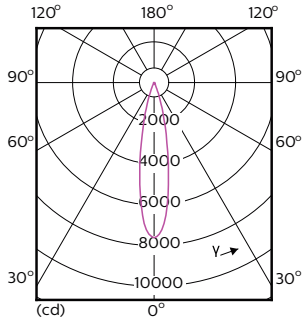

PAR38 LED

Photometric data

PAR38 120V 17-120W 25D 3000K E26 D BL