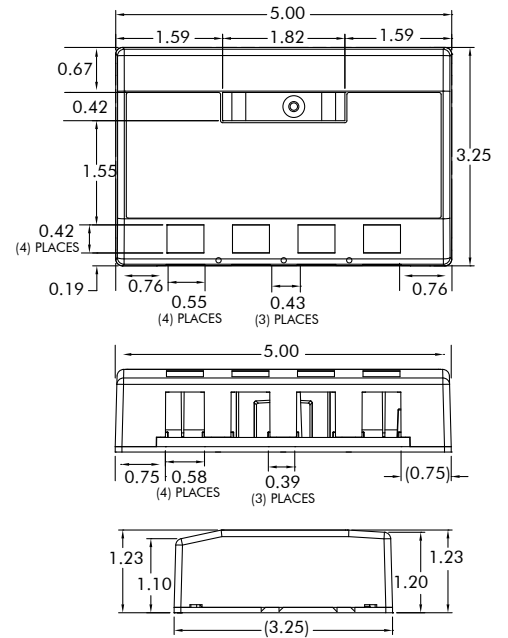

xx = Color: **BK** (Black), **B** (Blue), **GY** (Gray), **GN** (Green), **OR** (Orange), **P** (Purple), **R** (Red), **W** (White) and **Y** (Yellow). See color chart in technical section.

yy = Standard Length: **01** (1'), **03** (3'), **05** (5'), **07** (7'), **10** (10'), **15** (15'), **20** (20').

MTO lengths: **25', 30', 35', 40', 45', 50', 55', 60', 75', 80', 85', 90', 95', and 100'**.

DIMENSIONS

4-Port

6-Port