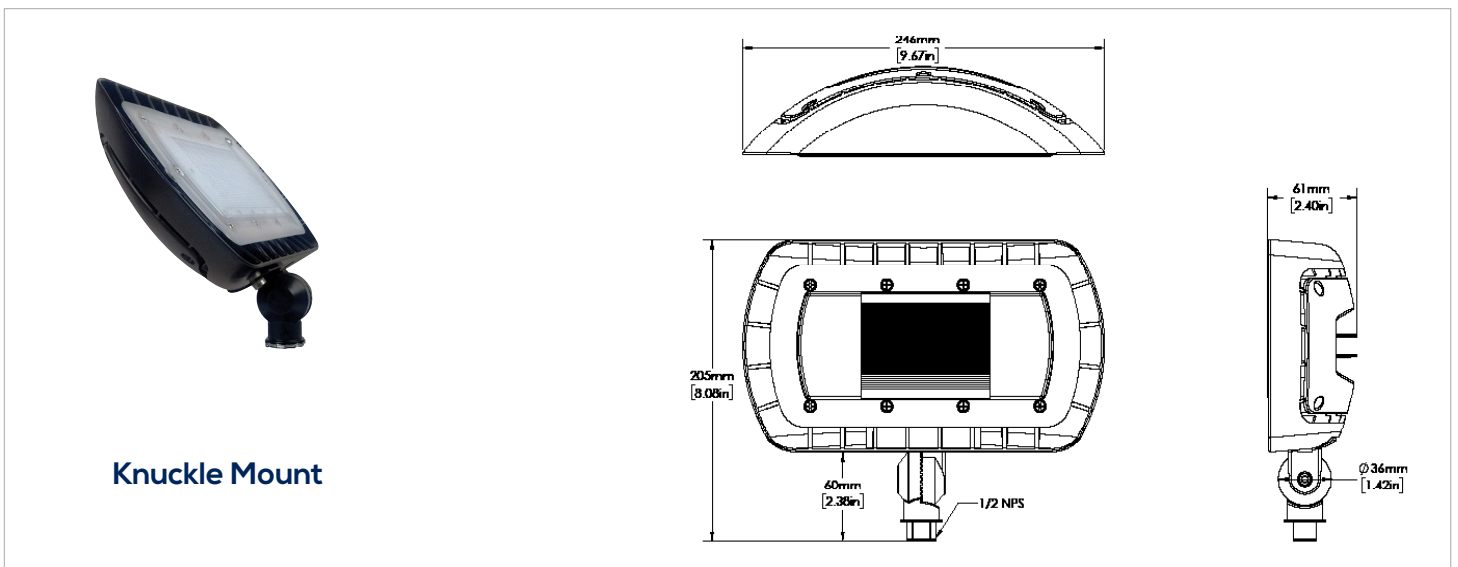

DIMENSIONS