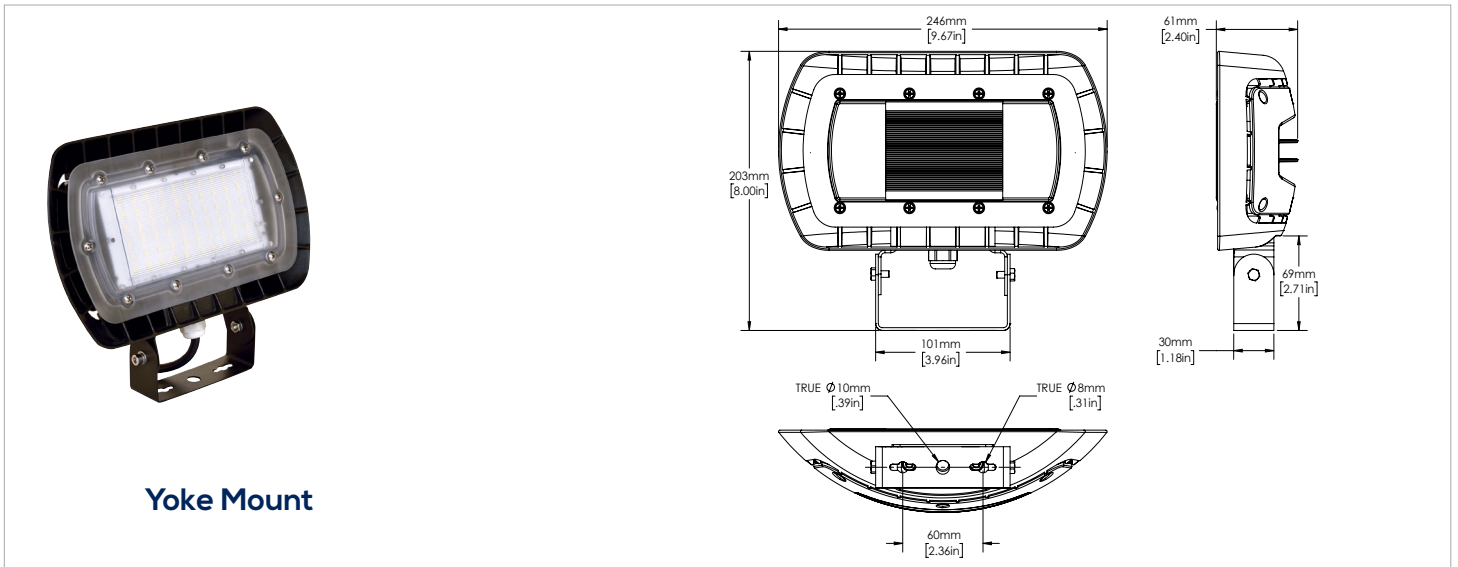

DIMENSIONS