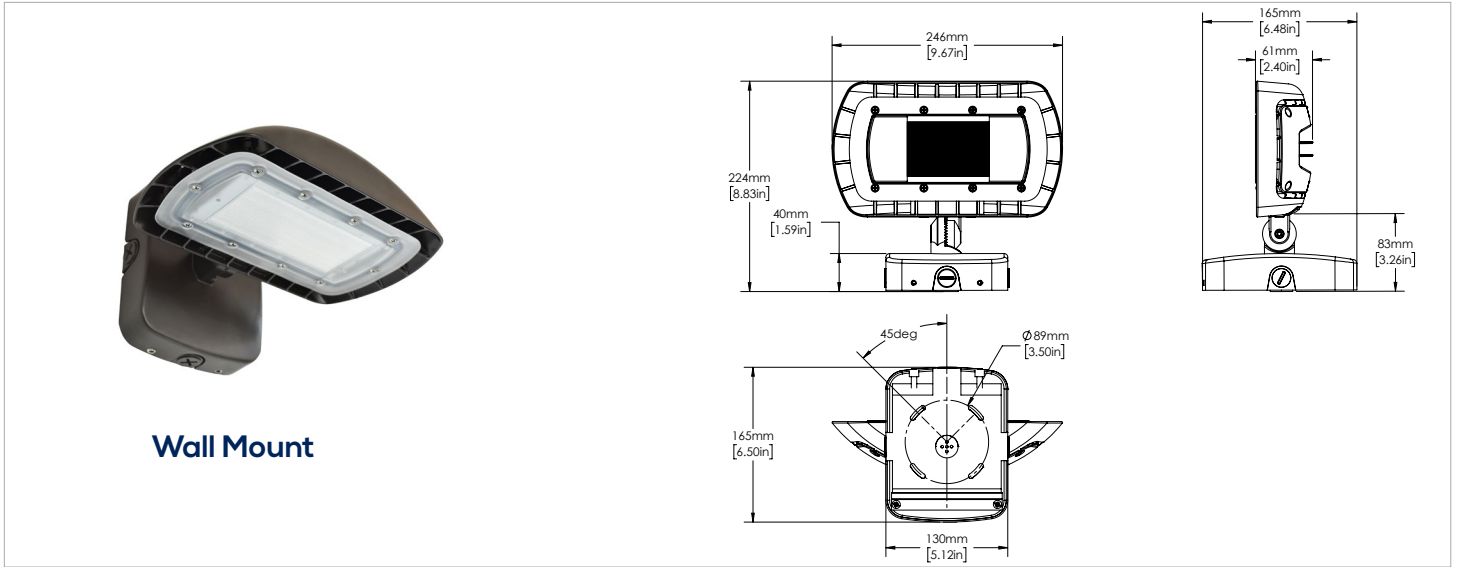

DIMENSIONS