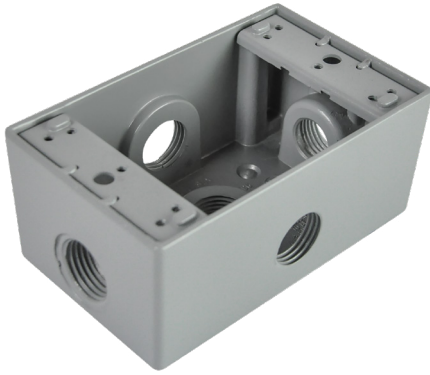

## RECTANGULAR BOX

### INCLUDES:

-  x 2 threaded plugs
-  x 2 galvanized steel mounting tabs
-  x 1 ground screw
-  x 2 screws

### CONSTRUCTION

- 1 Gang die cast aluminum box with five 1/2" threaded entries.
- Durable silver grey powder coat paint finish.
- Stamped galvanized steel tabs for ease of mounting.

### FEATURES

- Package includes box, 2 plugs, 2 galvanized steel mounting tabs, 2 screws and a ground screw.