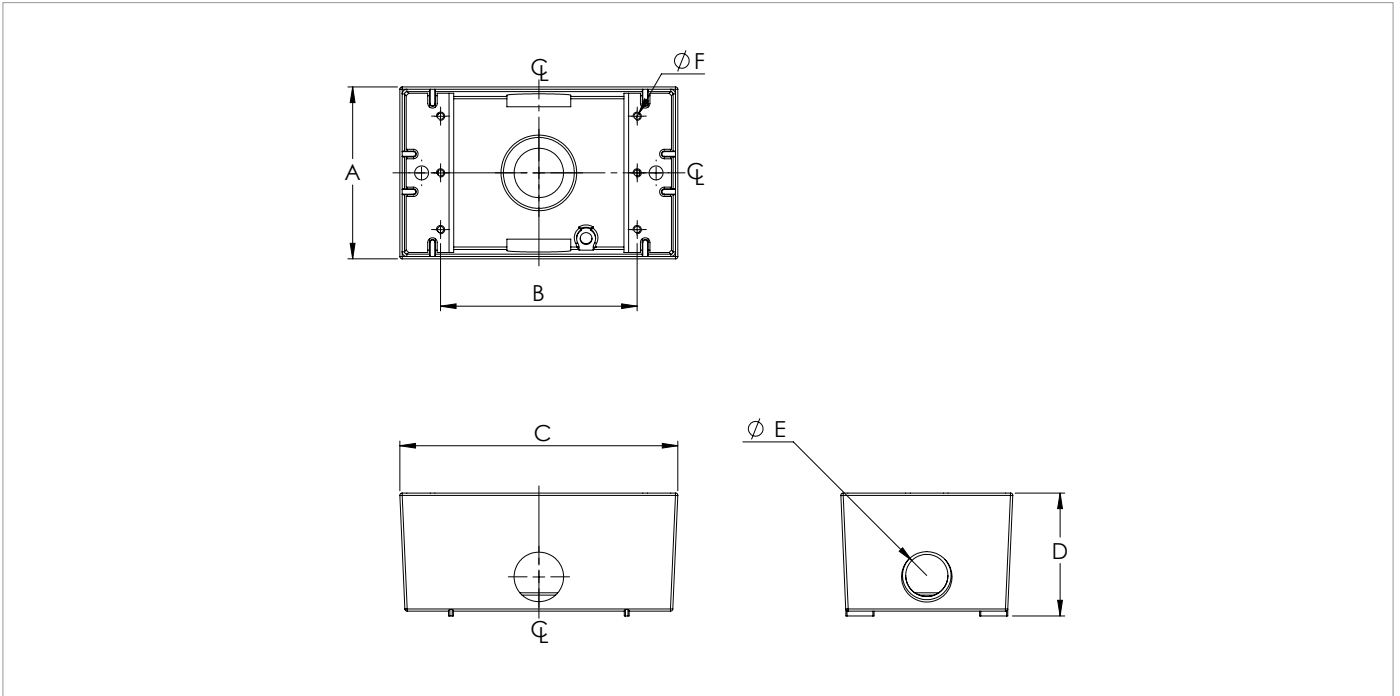

### CONSTRUCTION

- 1 Gang die cast aluminum box with five 1/2" threaded entries.
- Durable silver grey powder coat paint finish.
- Stamped galvanized steel tabs for ease of mounting.

### FEATURES

- Package includes box, 2 plugs, 2 galvanized steel mounting tabs, 2 screws and a ground screw.

### CERTIFICATION:

DIMENSIONS

PRODUCT	A	B	C	D	E CONDUIT ENTRY	F SCREW HOLES
D5616	2.83	3.28	4.60	2.09	5x1/2 NPT	6x6-32

ORDER INFO

STOCK CODE / DESCRIPTION
--------------------------

008450 D5616 - GREY BOX - 5 X 1/2" ENTRIES - 1 GANG