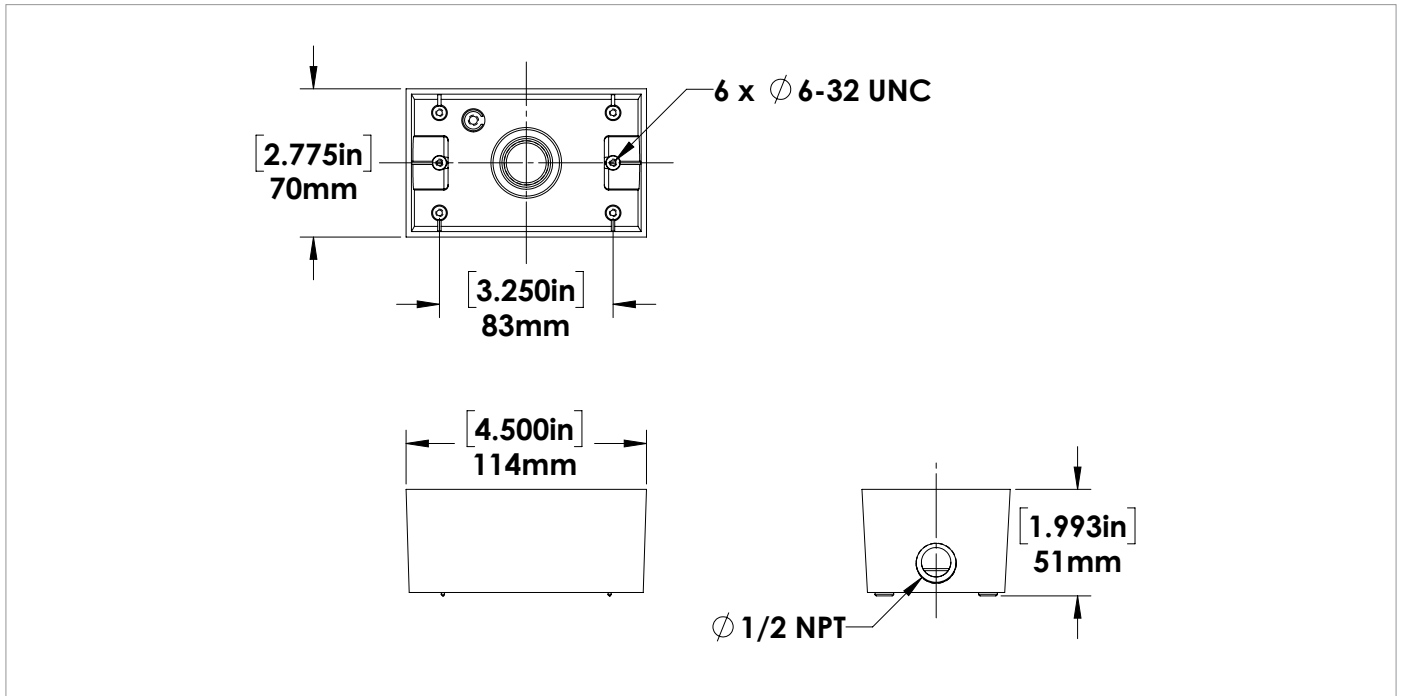

5613 – ZINC BOX

☐☐ RECTANGULAR BOX

INCLUDES:

⊕ x 2 threaded plugs

🔩 x 1 ground screw

CONSTRUCTION

- 1 Gang die cast zinc box with three 1/2" conduit entries.
- Raw zinc finish is standard.

FEATURES

☁️ Weather resistant

CERTIFICATION:

DIMENSIONS

ORDER INFO

STOCK CODE / DESCRIPTION

008446 5613 - ZINC BOX - 3 X 1/2" ENTRIES - 1 GANG

093909 5613 - BRONZE BOX - 3 X 1/2" ENTRIES - 1 GANG

093910 5613 - WHITE BOX - 3 X 1/2" ENTRIES - 1 GANG

093914 5613 - BLACK BOX - 3 X 1/2" ENTRIES - 1 GANG