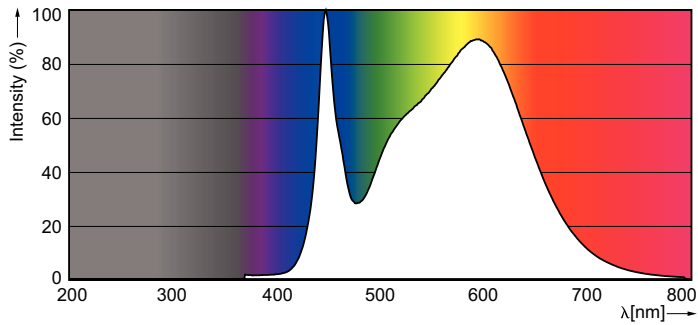

Photometric data