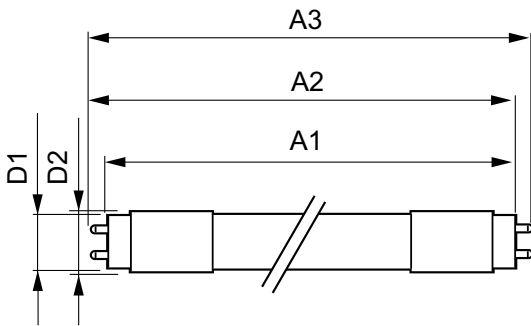

LED InstantFit Lamps

Product Data

Order product name	10T8/48-4000 IF 10/1
EAN/UPC - Product	046677472214
Order code	468280
Numerator - Quantity Per Pack	1
Numerator - Packs per outer box	10

Material Nr. (12NC)	929001124164
Net Weight (Piece)	0.230 kg
Model Number	9290011241D

Warnings and Safety

- Perform a visual inspection to ensure lamp holders (or sockets) are not damaged or loose. If the lamp holders (or sockets) are damaged, corroded, charred, blackened or loose, contact a qualified electrician for proper replacement.
- Please refer to the ballast compatibility guide located at www.philips.com/instantfit.

Dimensional drawing

LEDtube 1200mm 12W G13/840